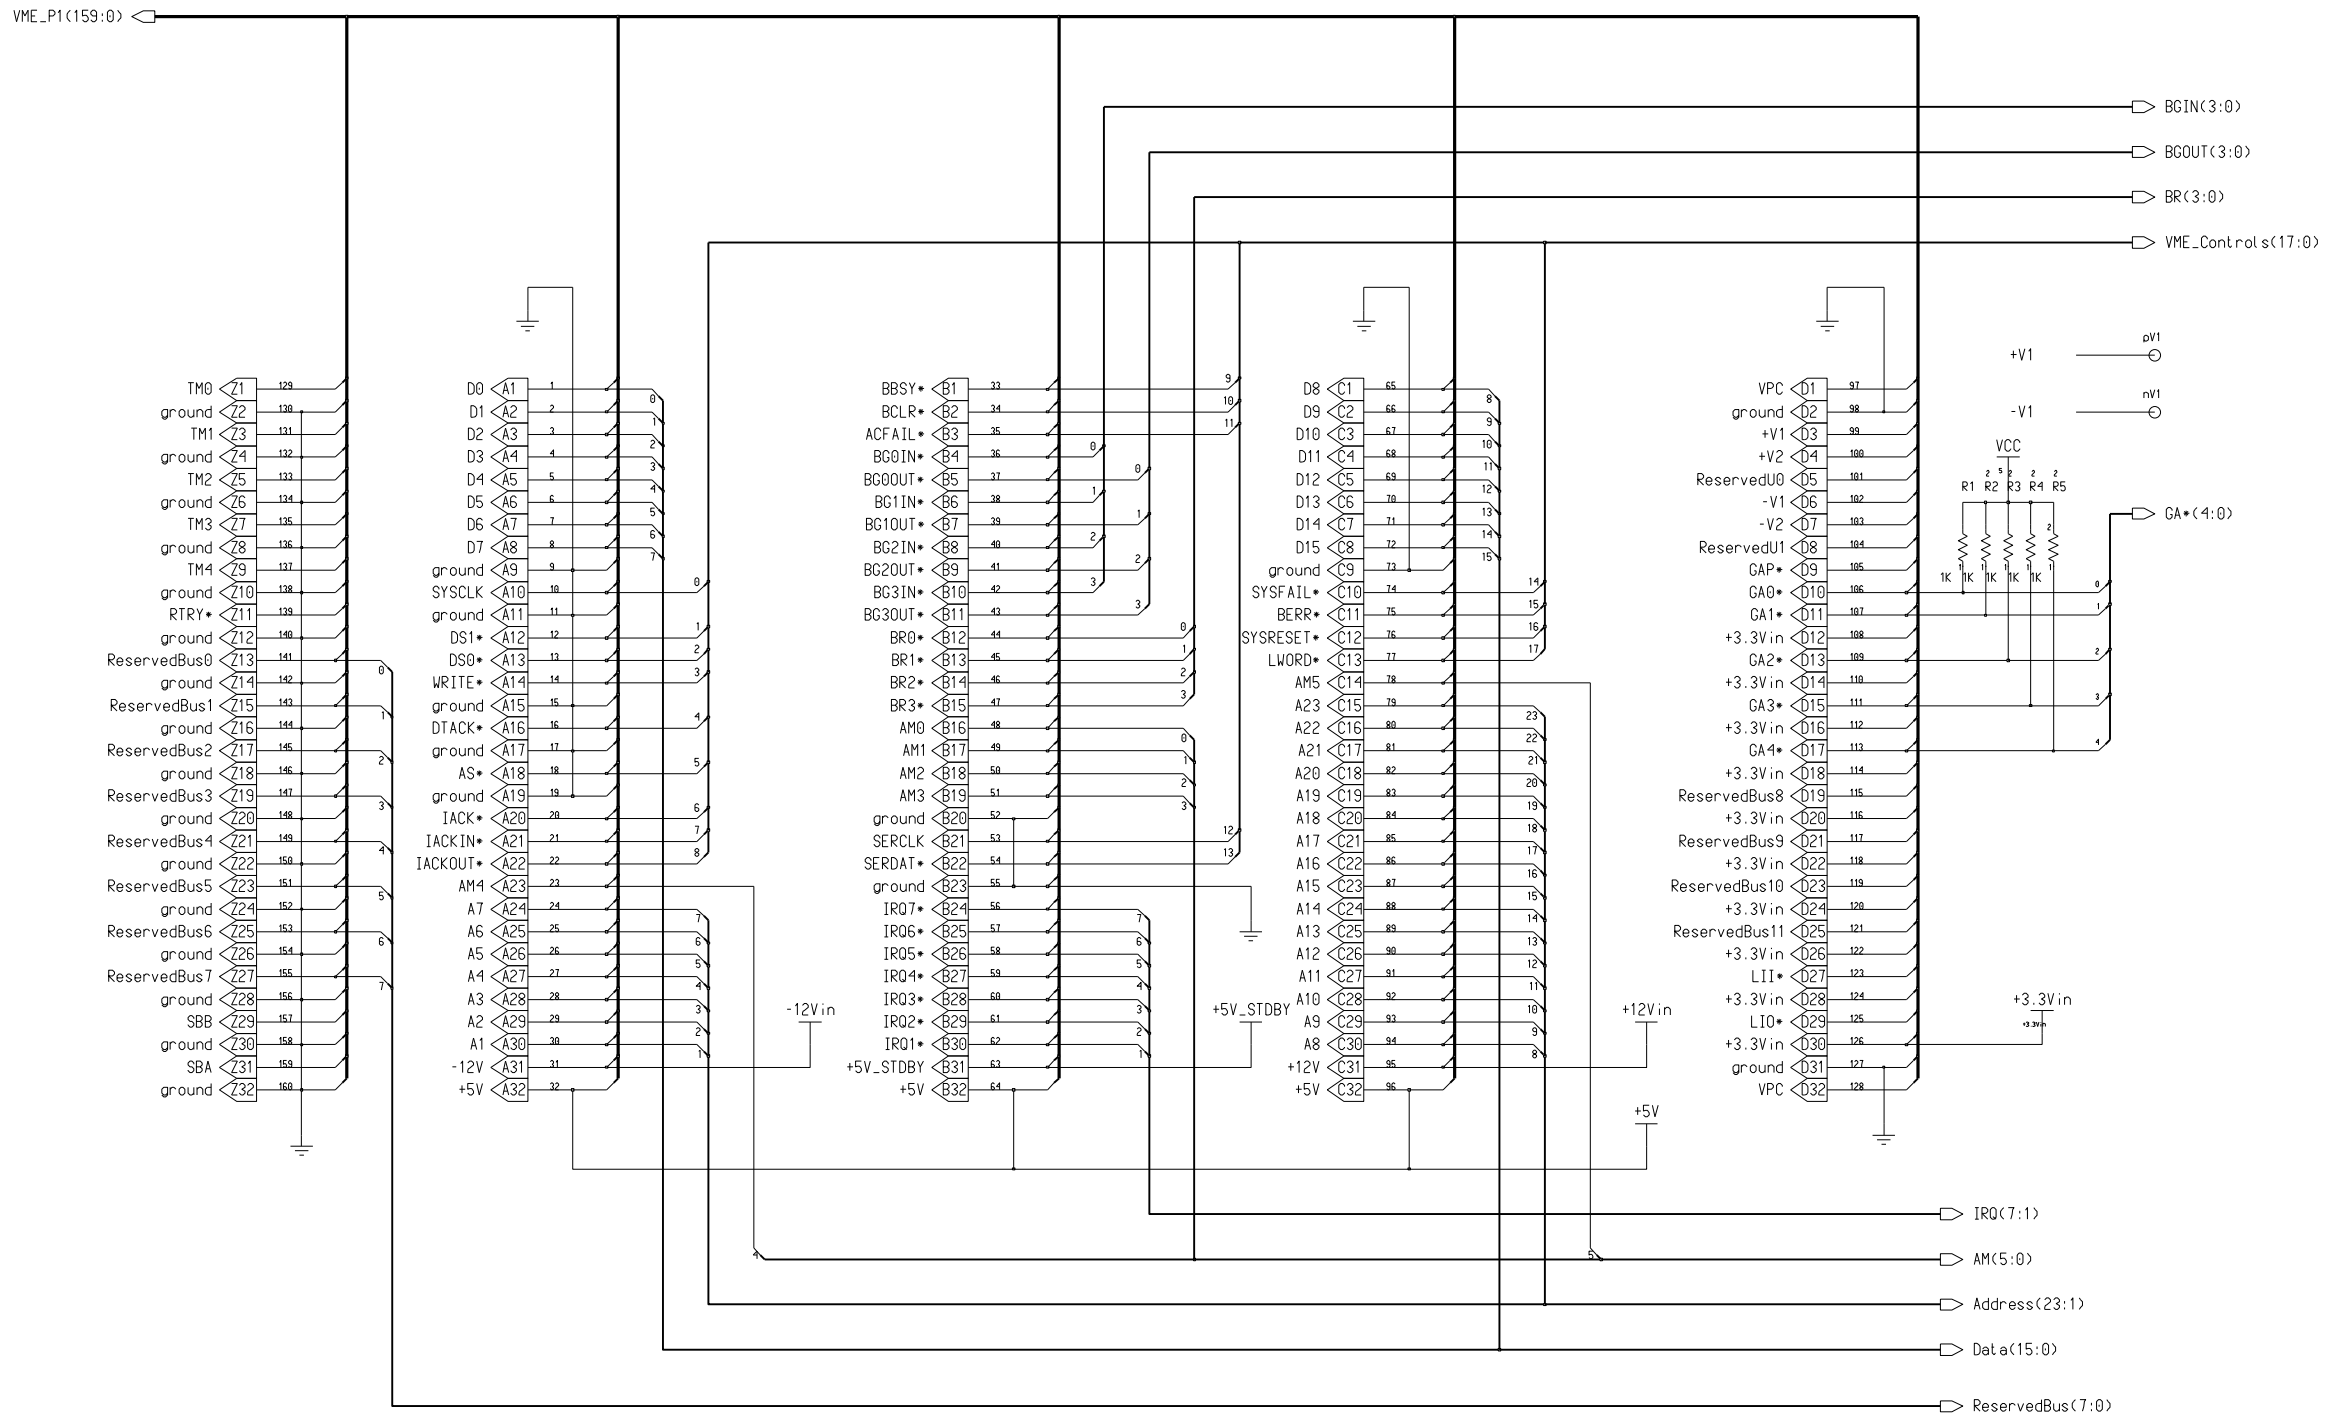

P1

Engineer	M. Bogdan	The University of Chicago	
Drawn by	M. Bogdan	5640 S. Ellis Ave. Chicago, IL 60637	
R&D CHK		TITLE	Size C
DATE:	3/1/05	VME-P1 QUIET_ADC	
TIME:	2:00 pm		
QA CHK		REV A	DRW. B-2560 Sheet 9 of 12