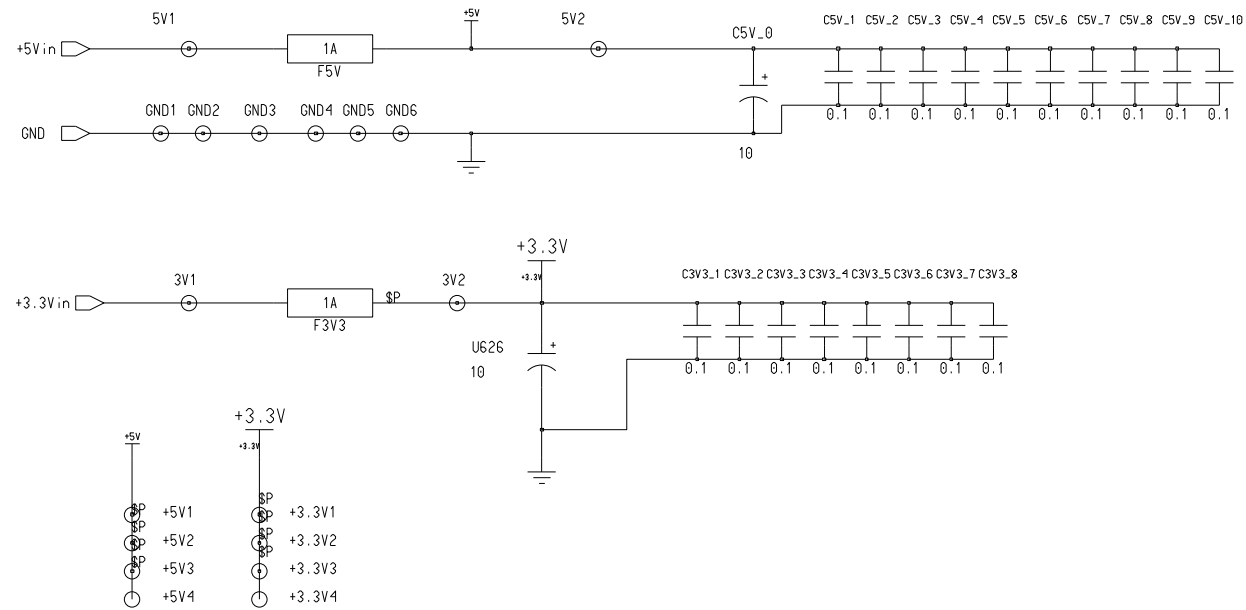

1

2

3

4

A

A

B

B

C

C

D

D

Engineer	M. Bogdan	The University of Chicago 5640 S. Ellis Ave. Chicago, IL 60637	
Drawn by	M. Bogdan		
R&D CHK		TITLE	Size B
DATE:	4/21/09	Power 1GSPS Board	
TIME:	2:00 pm		
QA CHK		REV A	DRW. 2644 Sheet 9

1

2

3

4