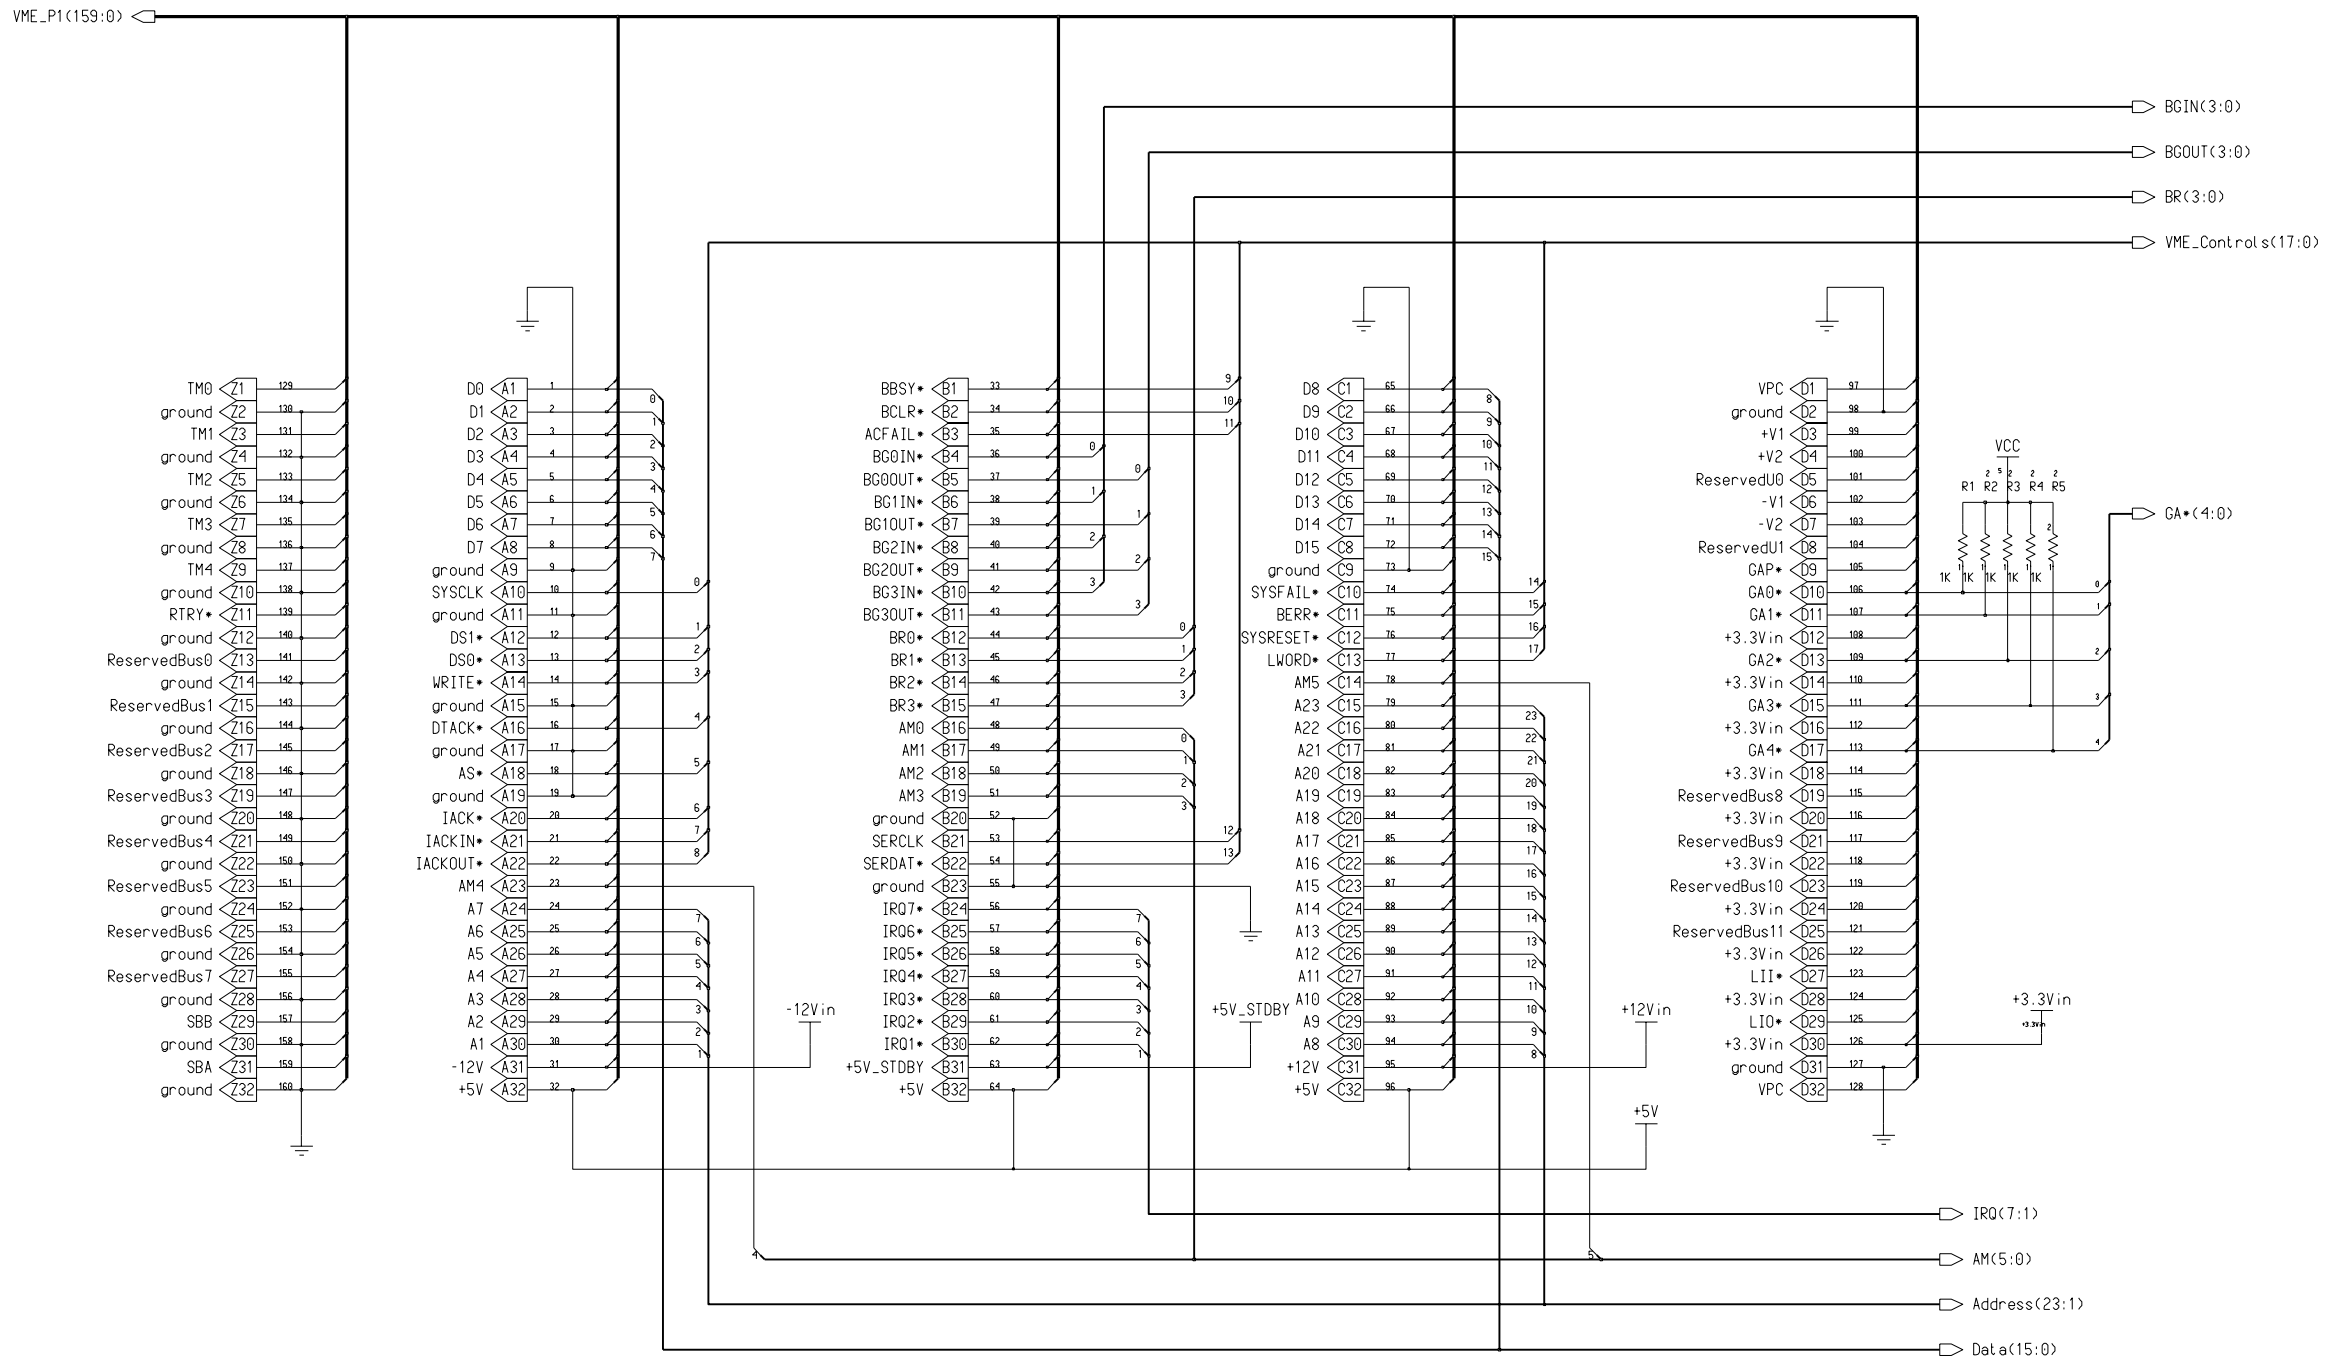

P1

Engineer	M. Bogdan	The University of Chicago	
Drawn by	M. Bogdan	5640 S. Ellis Ave. Chicago, IL 60637	
R&D CHK		TITLE	Size c
DATE:	3/1/05	VME-P1 QUIET_ADC	
TIME:	2:00 pm		
QA CHK		REV A	Sheet 9 of 12
		DRW. B-2560	