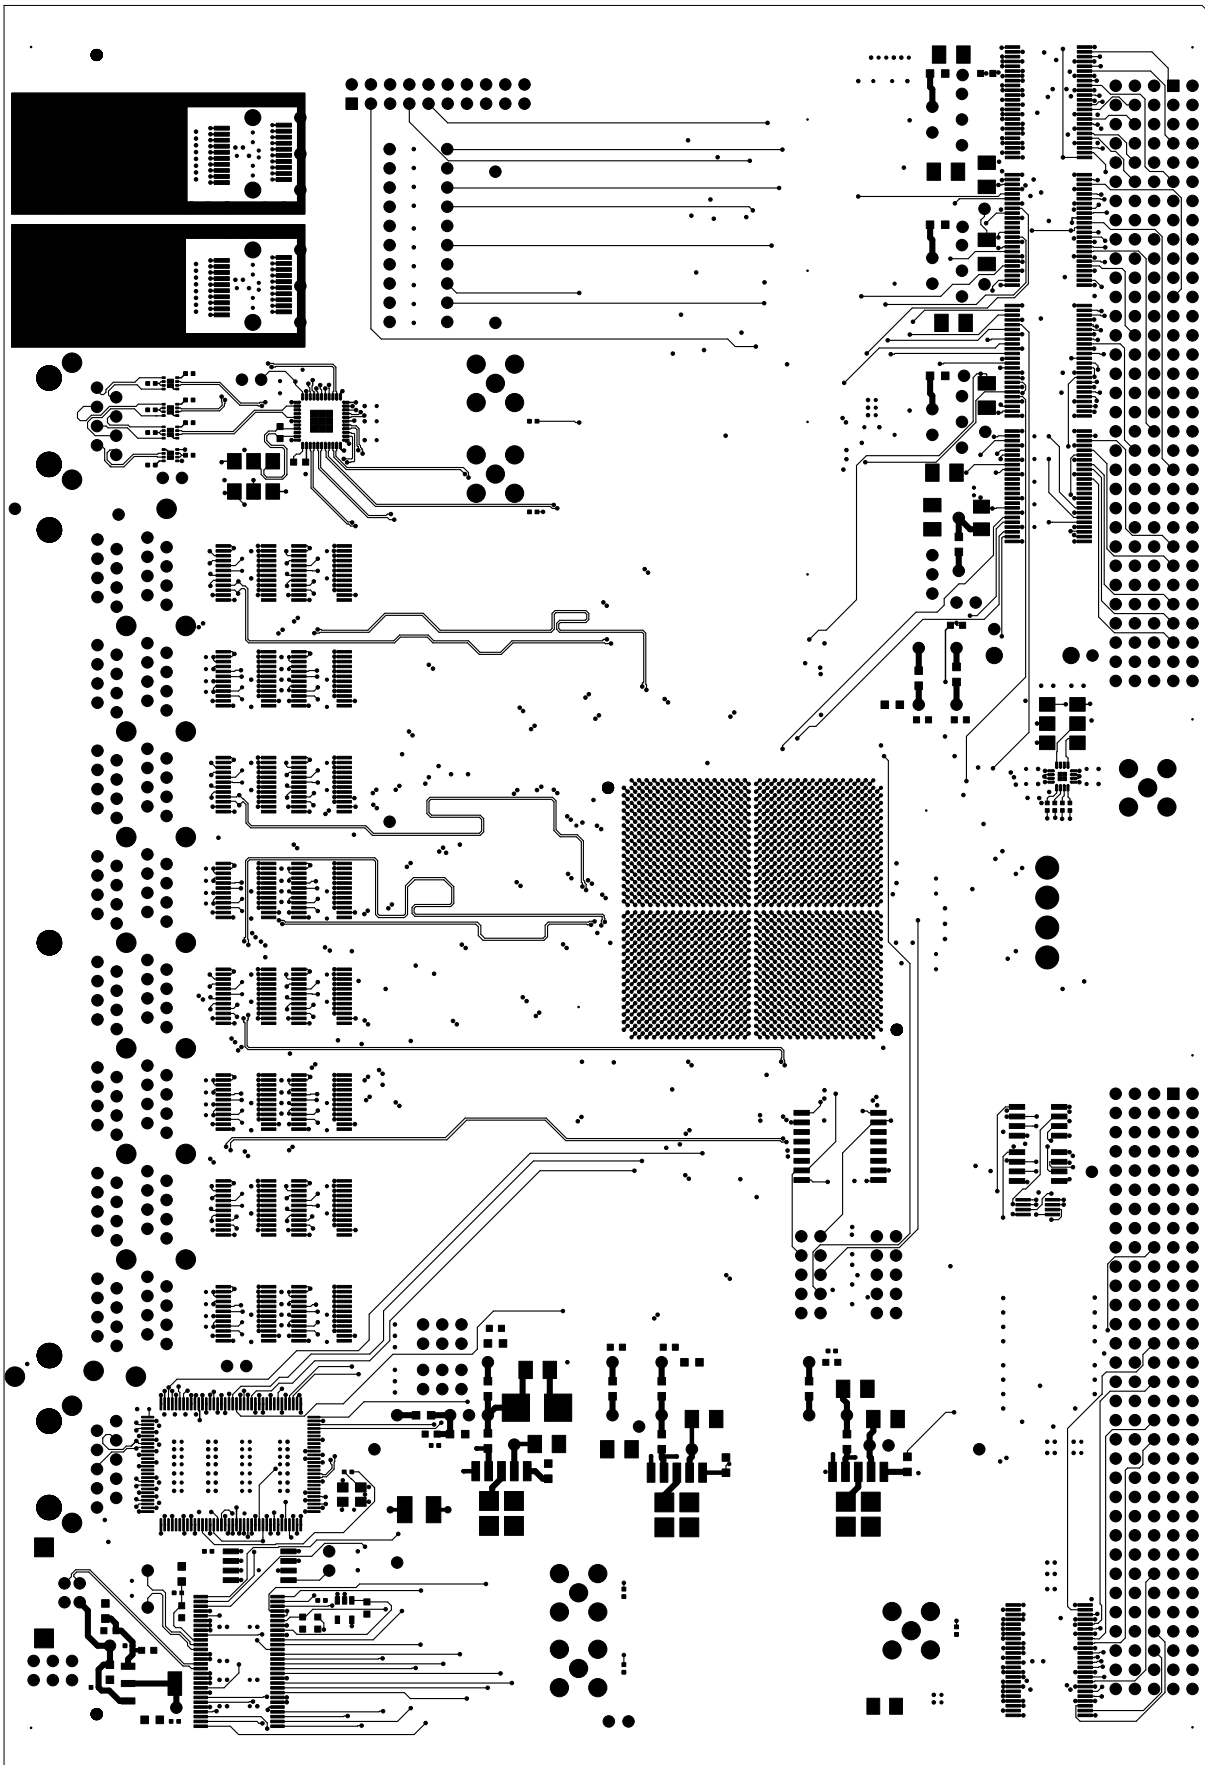

TOP, SIGNAL\_1 FILM1

Mircea Bogdan  
The University of Chicago  
Annie's Central Card  
#2858 - 10/1/2015

POWER: GROUND, FILM2

Mircea Bogdan  
The University of Chicago

Annie's Central Card  
#2858 - 10/1/2015

Mircea Bogdan  
The University of Chicago  
Annie's Central Card  
#2858 - 10/1/2015

SIGNAL\_2 FILM3

Mircea Bogdan  
The University of Chicago  
Annie's Central Card  
#2858 - 10/1/2015

POWER: +3.3Vin,+3.3V,VCC\_1.1V,T\_GXB\_1.15V,+3.3VUSB,+1.1VUSB, FILM4

Mircea Bogdan  
The University of Chicago  
Annie's Central Card  
#2858 - 10/1/2015

SIGNAL\_3 FILM5

Mircea Bogdan  
The University of Chicago  
Annie's Central Card  
#2858 - 10/1/2015

POWER: +5V,VCC,VCCP\_1.1V,LR\_GXB\_1.15V, +1.15V FILM6