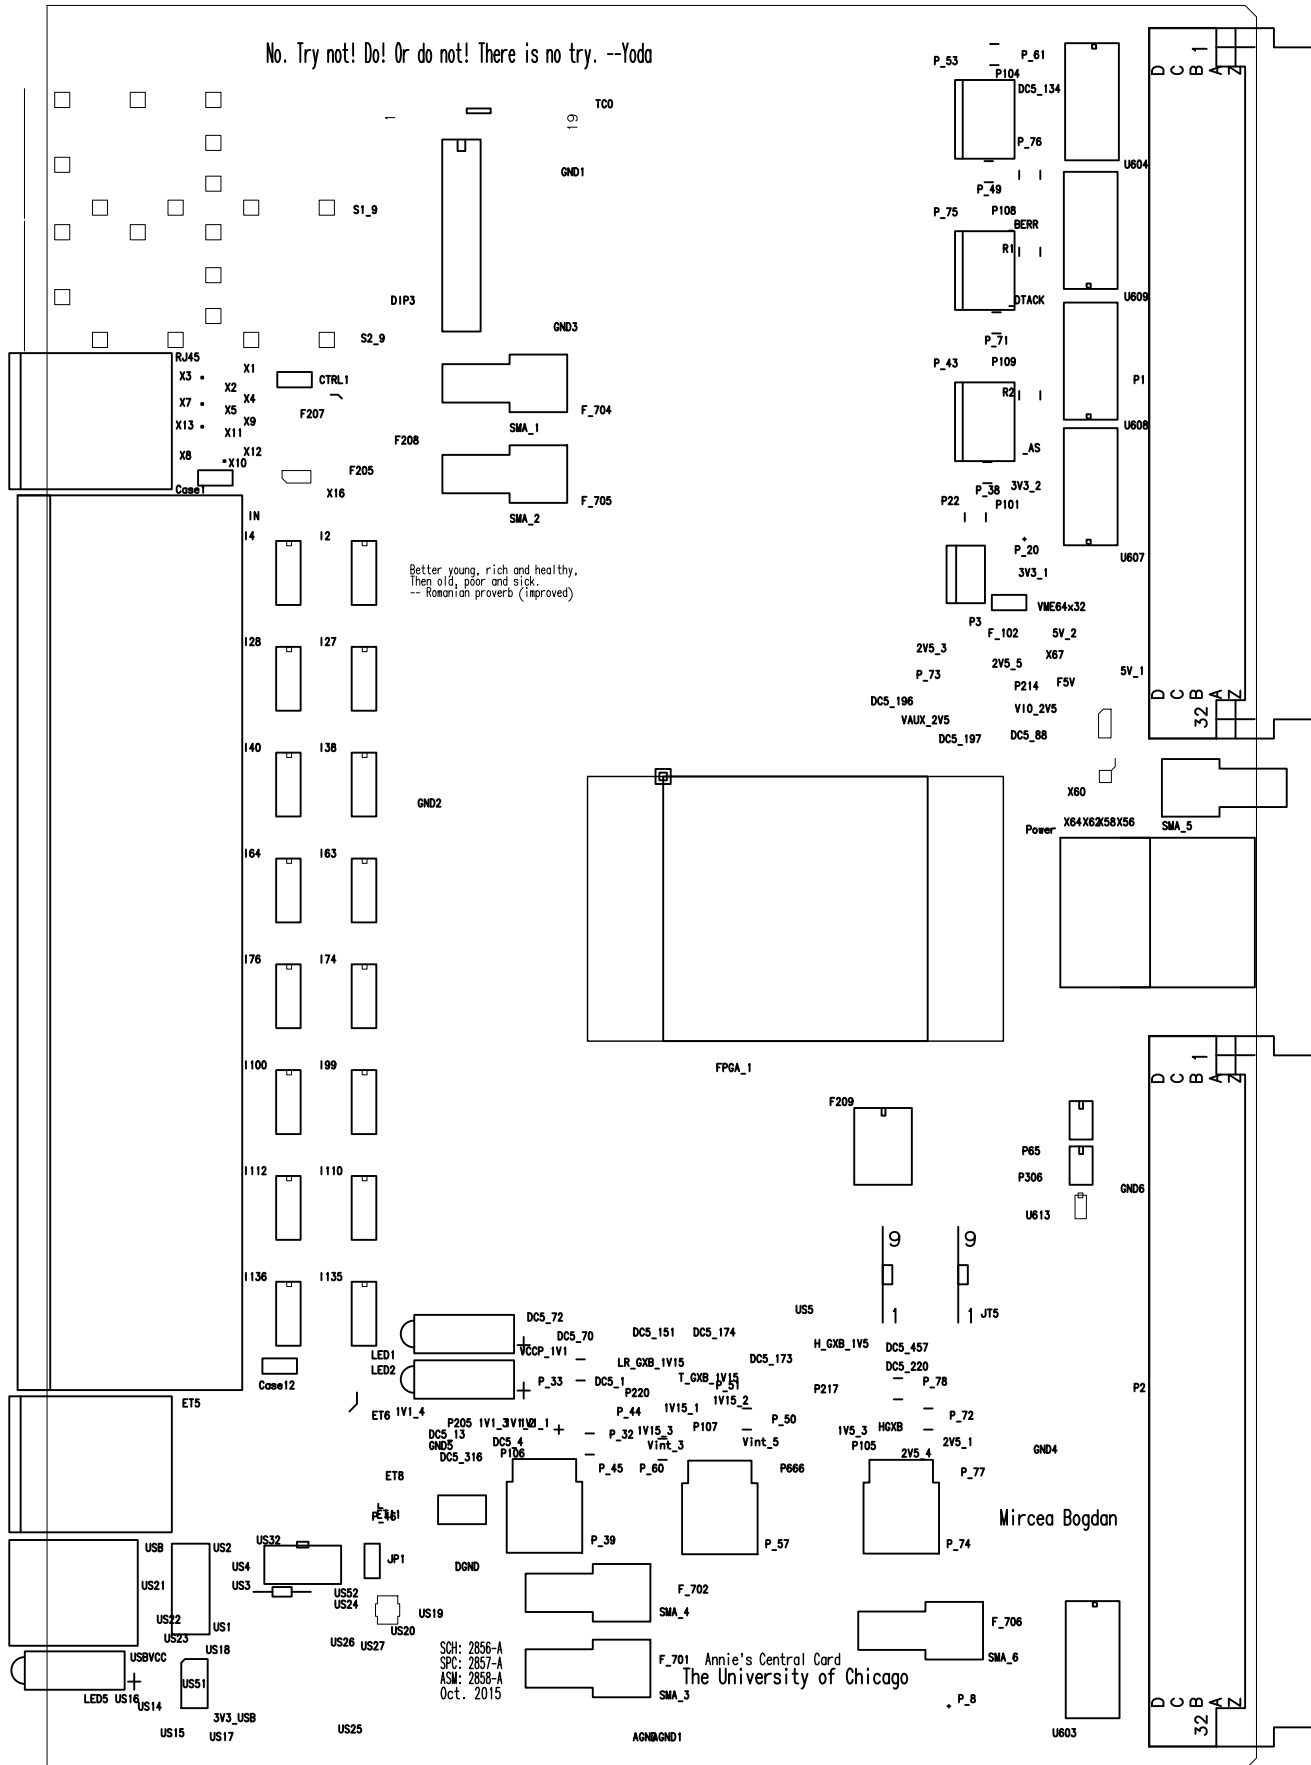

Bottom, SIGNAL\_6, FILM16

Mircea Bogdan  
The University of Chicago

Annie's Central Card  
#2858 - 10/1/2015

TOP SILK FILM17

Mircea Bogdan  
The University of Chicago  
Annie's Central Card  
#2858 - 10/1/2015