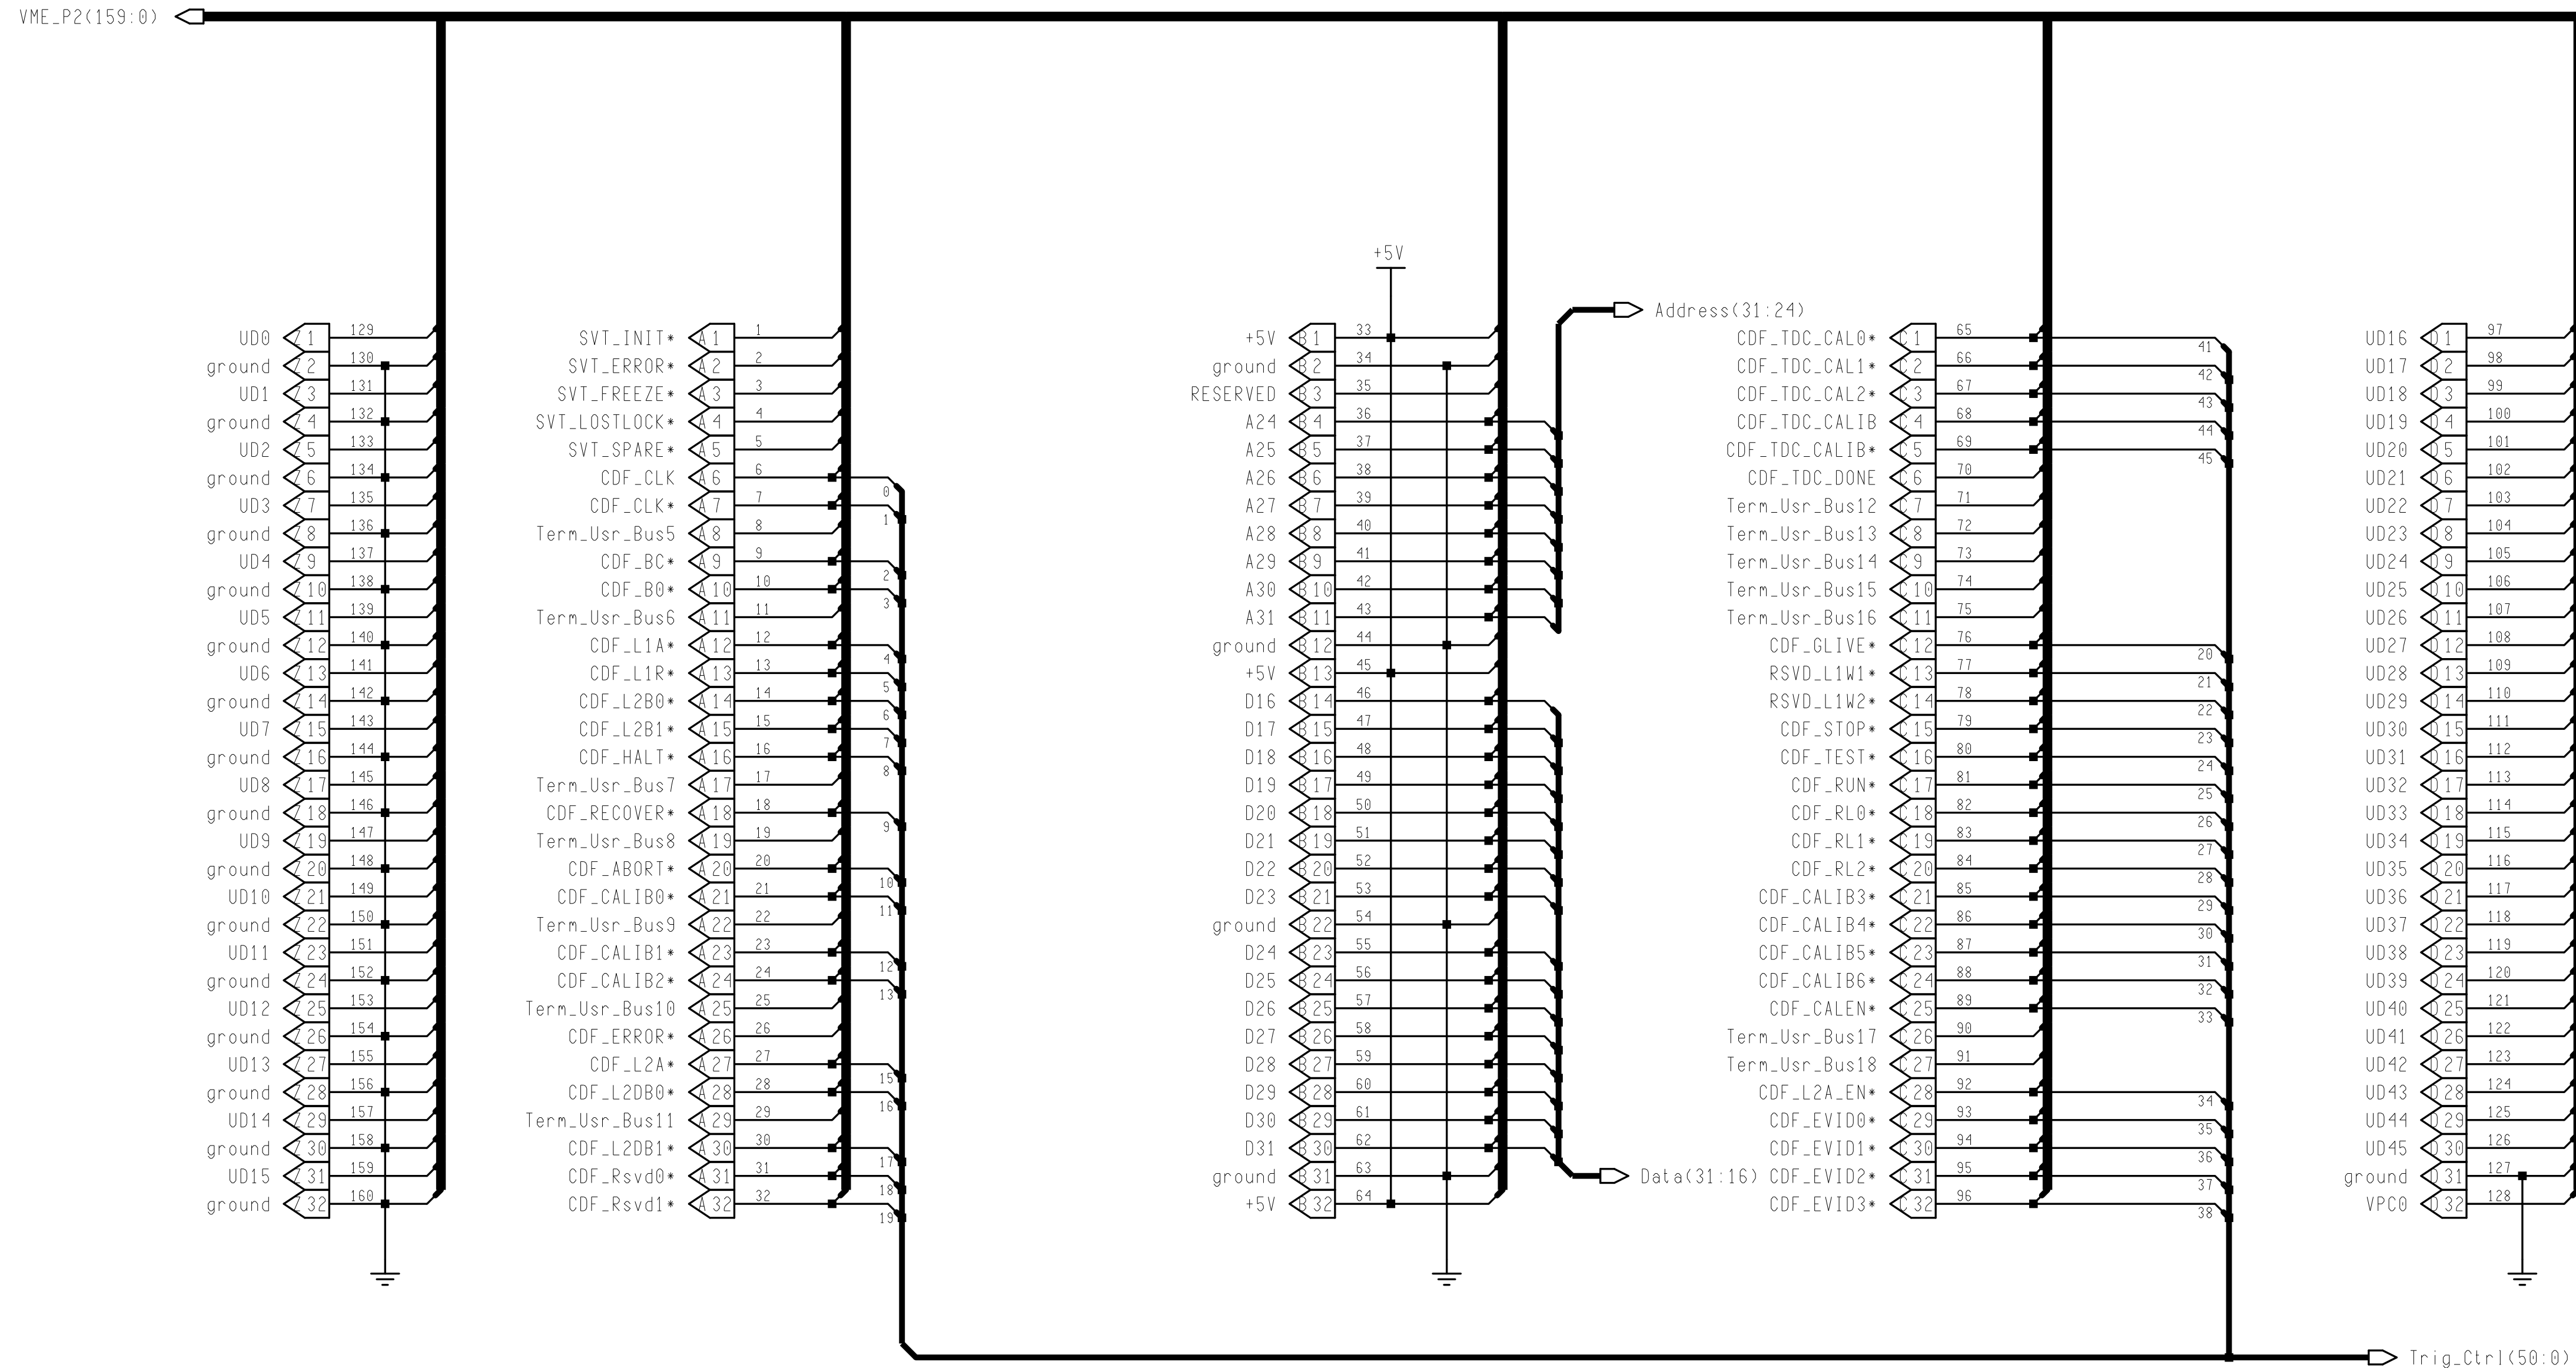

P2

Engineer: M. Bogdan
 Drawn by: M. Bogdan
 DATE: 8/6/2015

The University of Chicago
 VME-P2
 Annie's Central Card
 REV. A | DRW. 2856 | Sheet 10