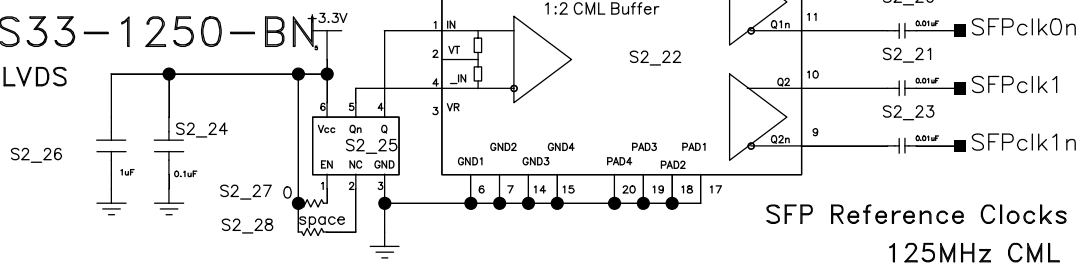

RJ45 Connector
AJT65B8813 or equivalent

A

B

C

D

System Reference Clock
LVDS

Local Reference Clock
LVDS

ECS-LVDS33-1250-BN
125MHz LVDS

Engineer: M. Bogdan

Drawn by: M. Bogdan

DATE: 8/21/23

SPC#3019
ASM#3020

The University of Chicago
Acquisition and Control Module
DAMIC Digital Input and Clocks

REV. B | DRW. 3018 | Sheet 2