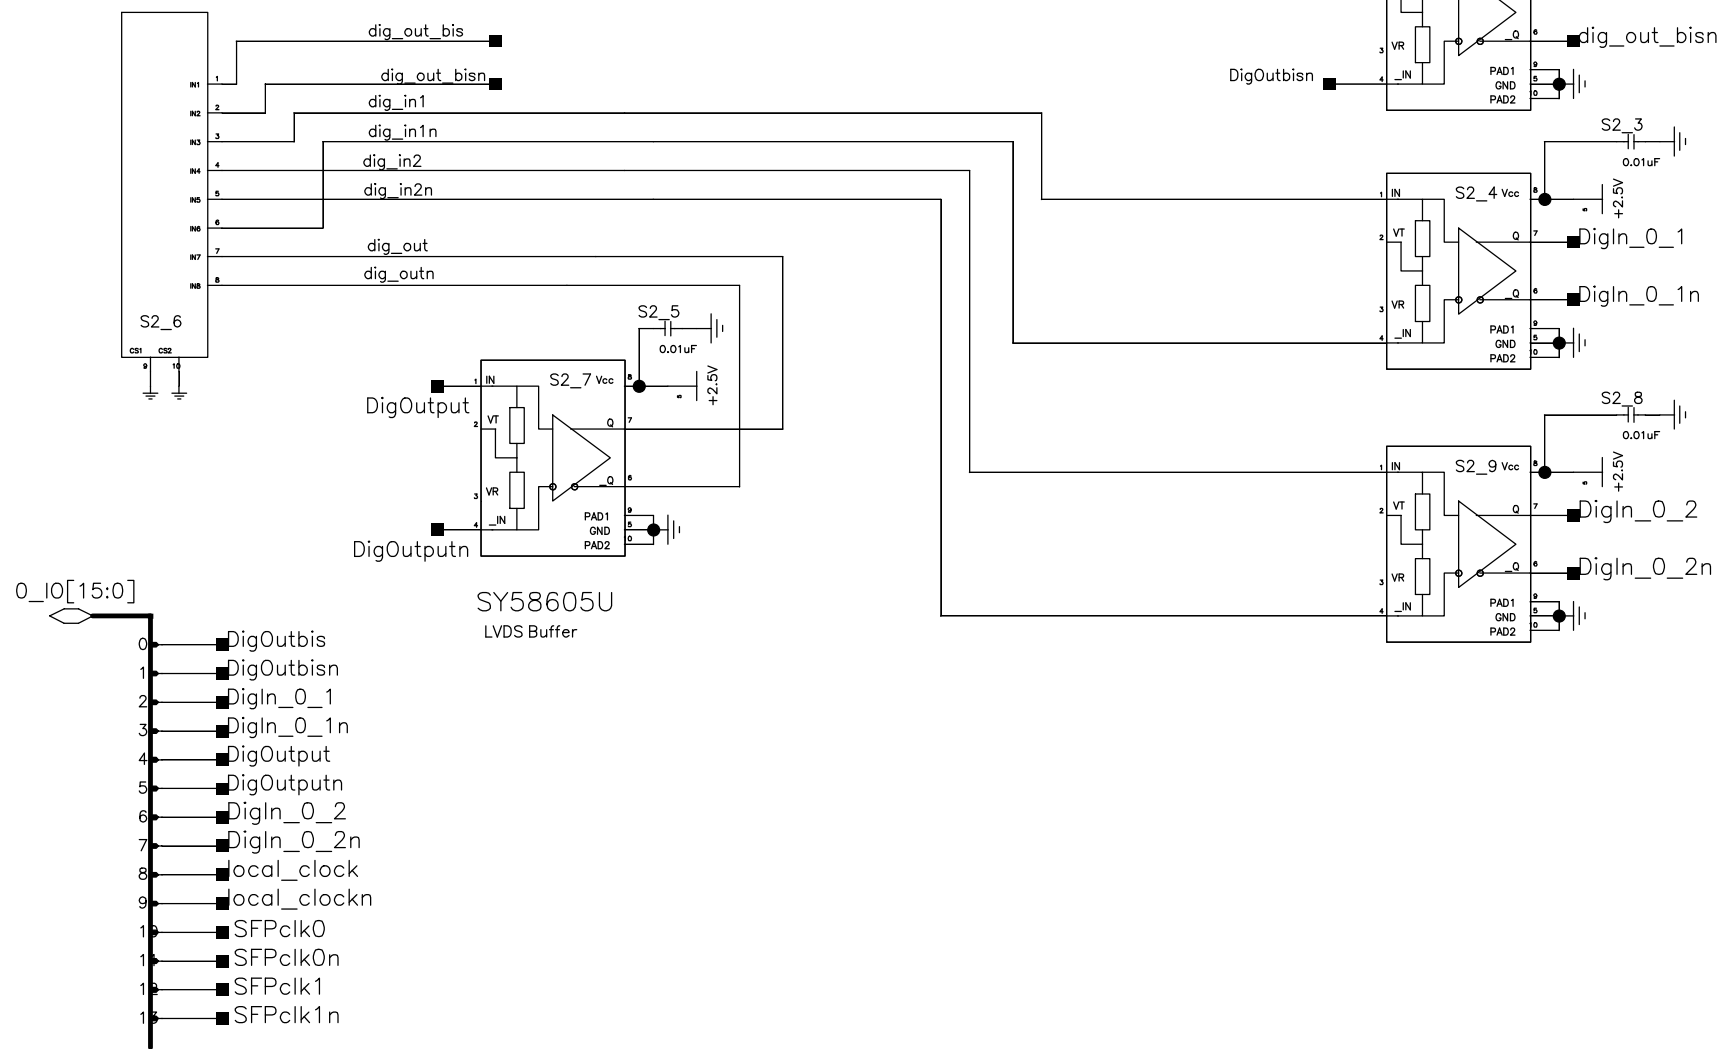

RJ45 Connector
AJT65B8813 or equivalent

A

B

C

D

System Reference Clock
LVDS

Local Reference Clock
LVDS

ECS-LVDS33-1250-BN
125MHz LVDS

Engineer: M. Bogdan

Drawn by: M. Bogdan

DATE: 8/21/23

SPC#3019
ASM#3020

The University of Chicago
Acquisition and Control Module
DAMIC Digital Input and Clocks

REV. B | DRW. 3018 | Sheet 2