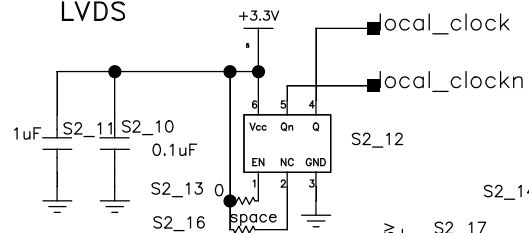

RJ45 Connector
AJT65B8813 or equivalent

A

B

C

D

System Reference Clock
LVDS

Local Reference Clock
LVDS

ECS-LVDS33-1250-BN
125MHz LVDS

Engineer: M. Bogdan

Drawn by: M. Bogdan

DATE: 8/21/23

SPC#3019
ASM#3020

The University of Chicago
Acquisition and Control Module
DAMIC Digital Input and Clocks

REV. B | DRW. 3018 | Sheet 2