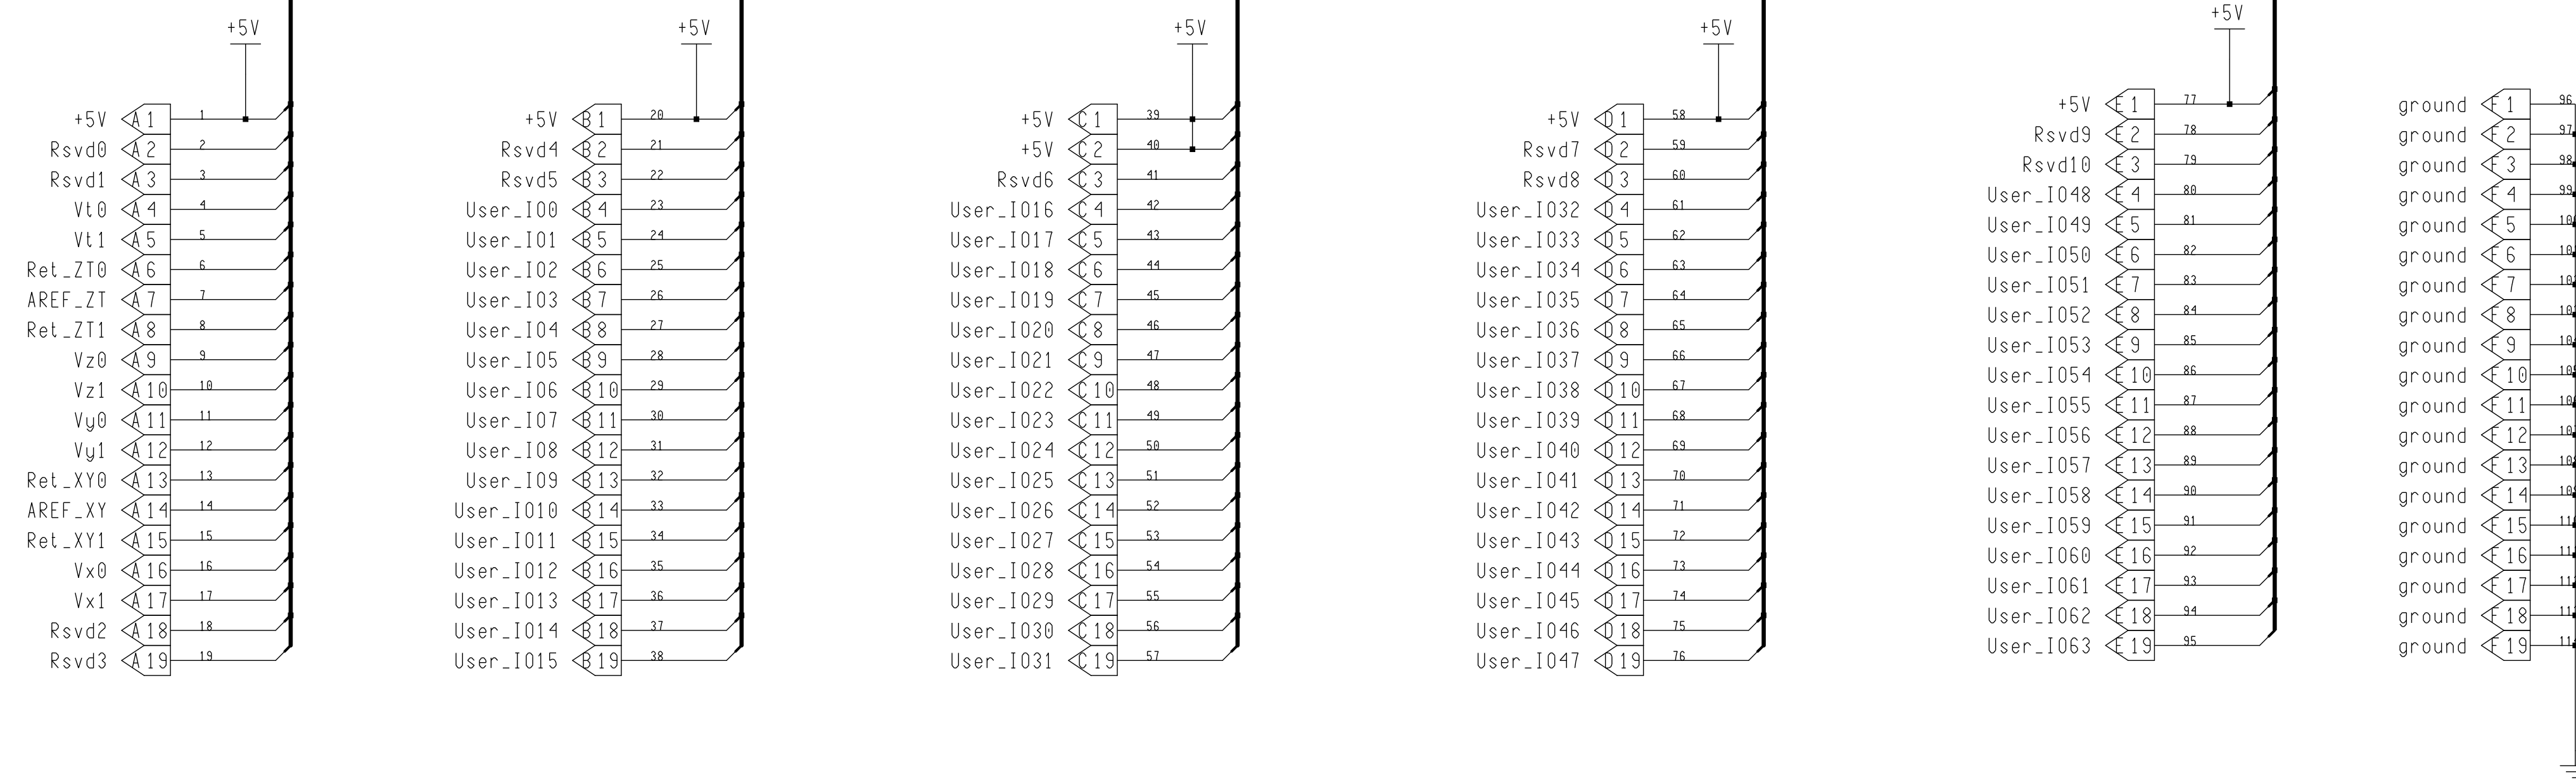

# P0

VME\_P0(94:0)

Engineer	M. Bogdan	The University of Chicago	
Drawn by	M. Bogdan	5640 S. Ellis Ave. Chicago, IL 60637	
R&D CHK		TITLE	Size
DATE:	9/19/11	Rear Transition VME Car	8
TIME:	2:00 pm	<b>RPO</b>	
QA CHK		REV A	DRW. 2743 Sheet 6 of 11