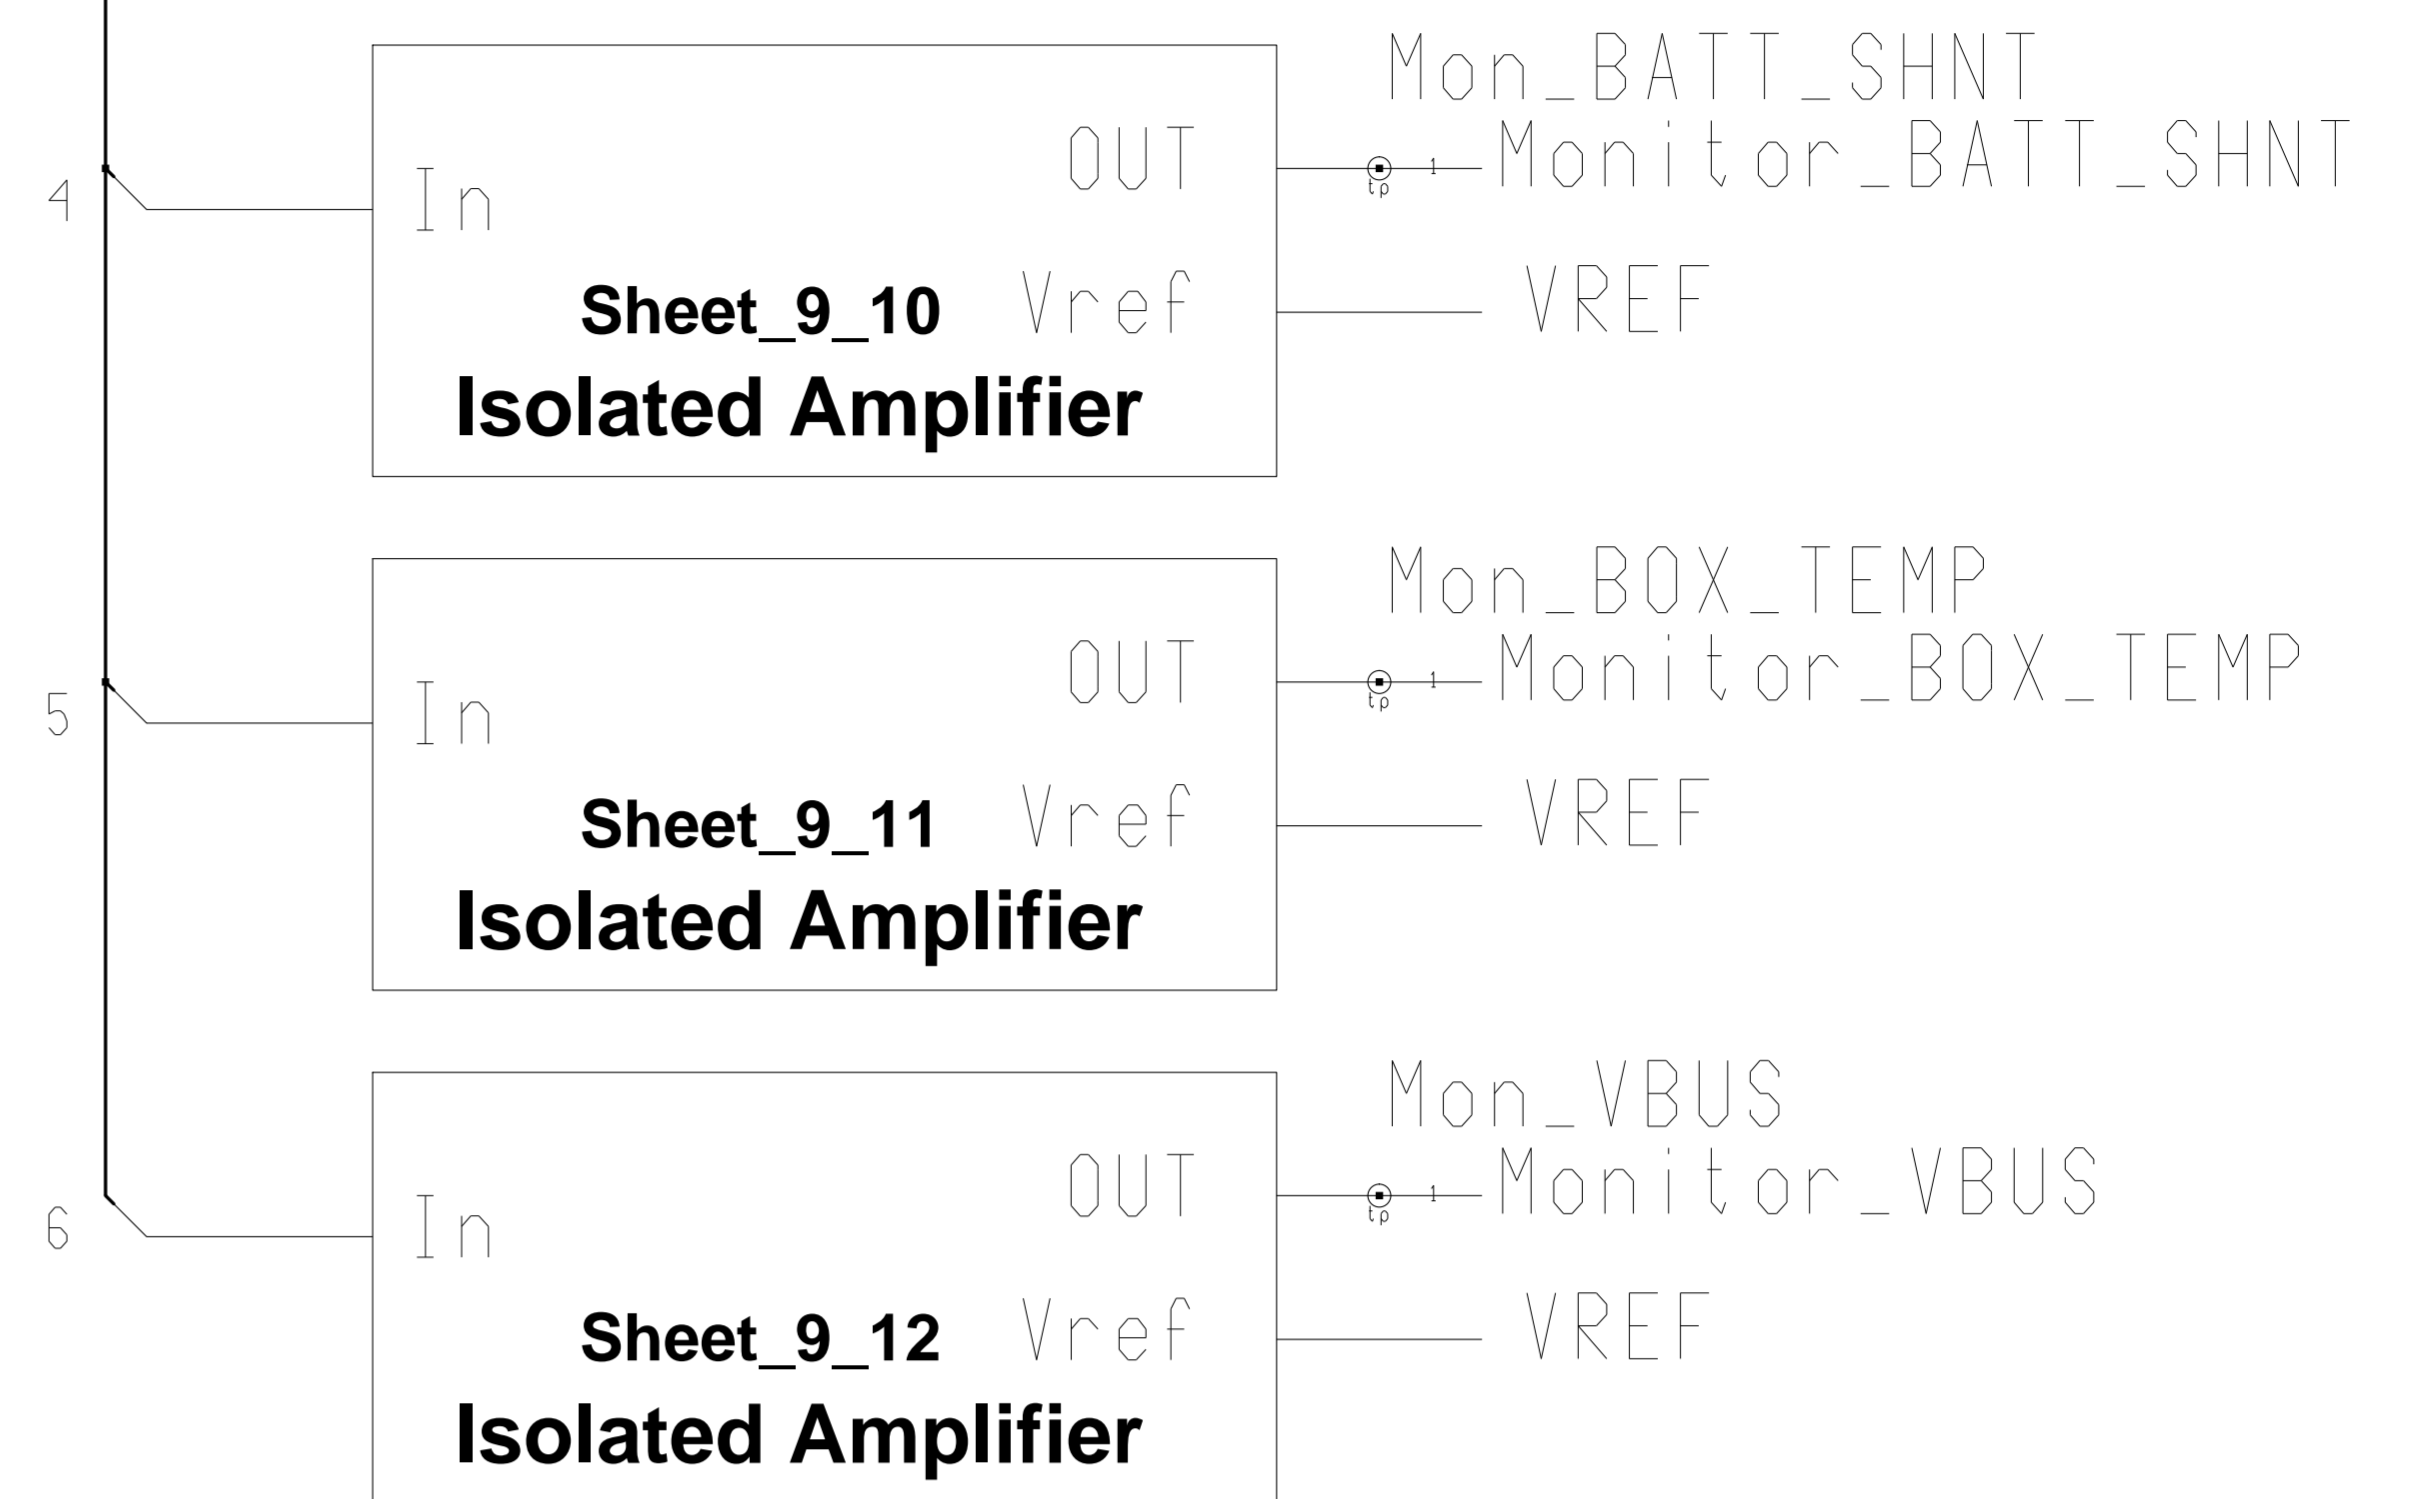

PVA[6:0]

D-SUB Female 37-Pos

Part #

SCH-2982  
 SPC-2983  
 ASM-2984

Engineer: M. Bogdan  
 Drawn by: M. Bogdan  
 DATE: 3/22/2021

The University of Chicago  
 HELIX Relay Box Board  
 Analog Buffers

Local\_PVA[8:0]