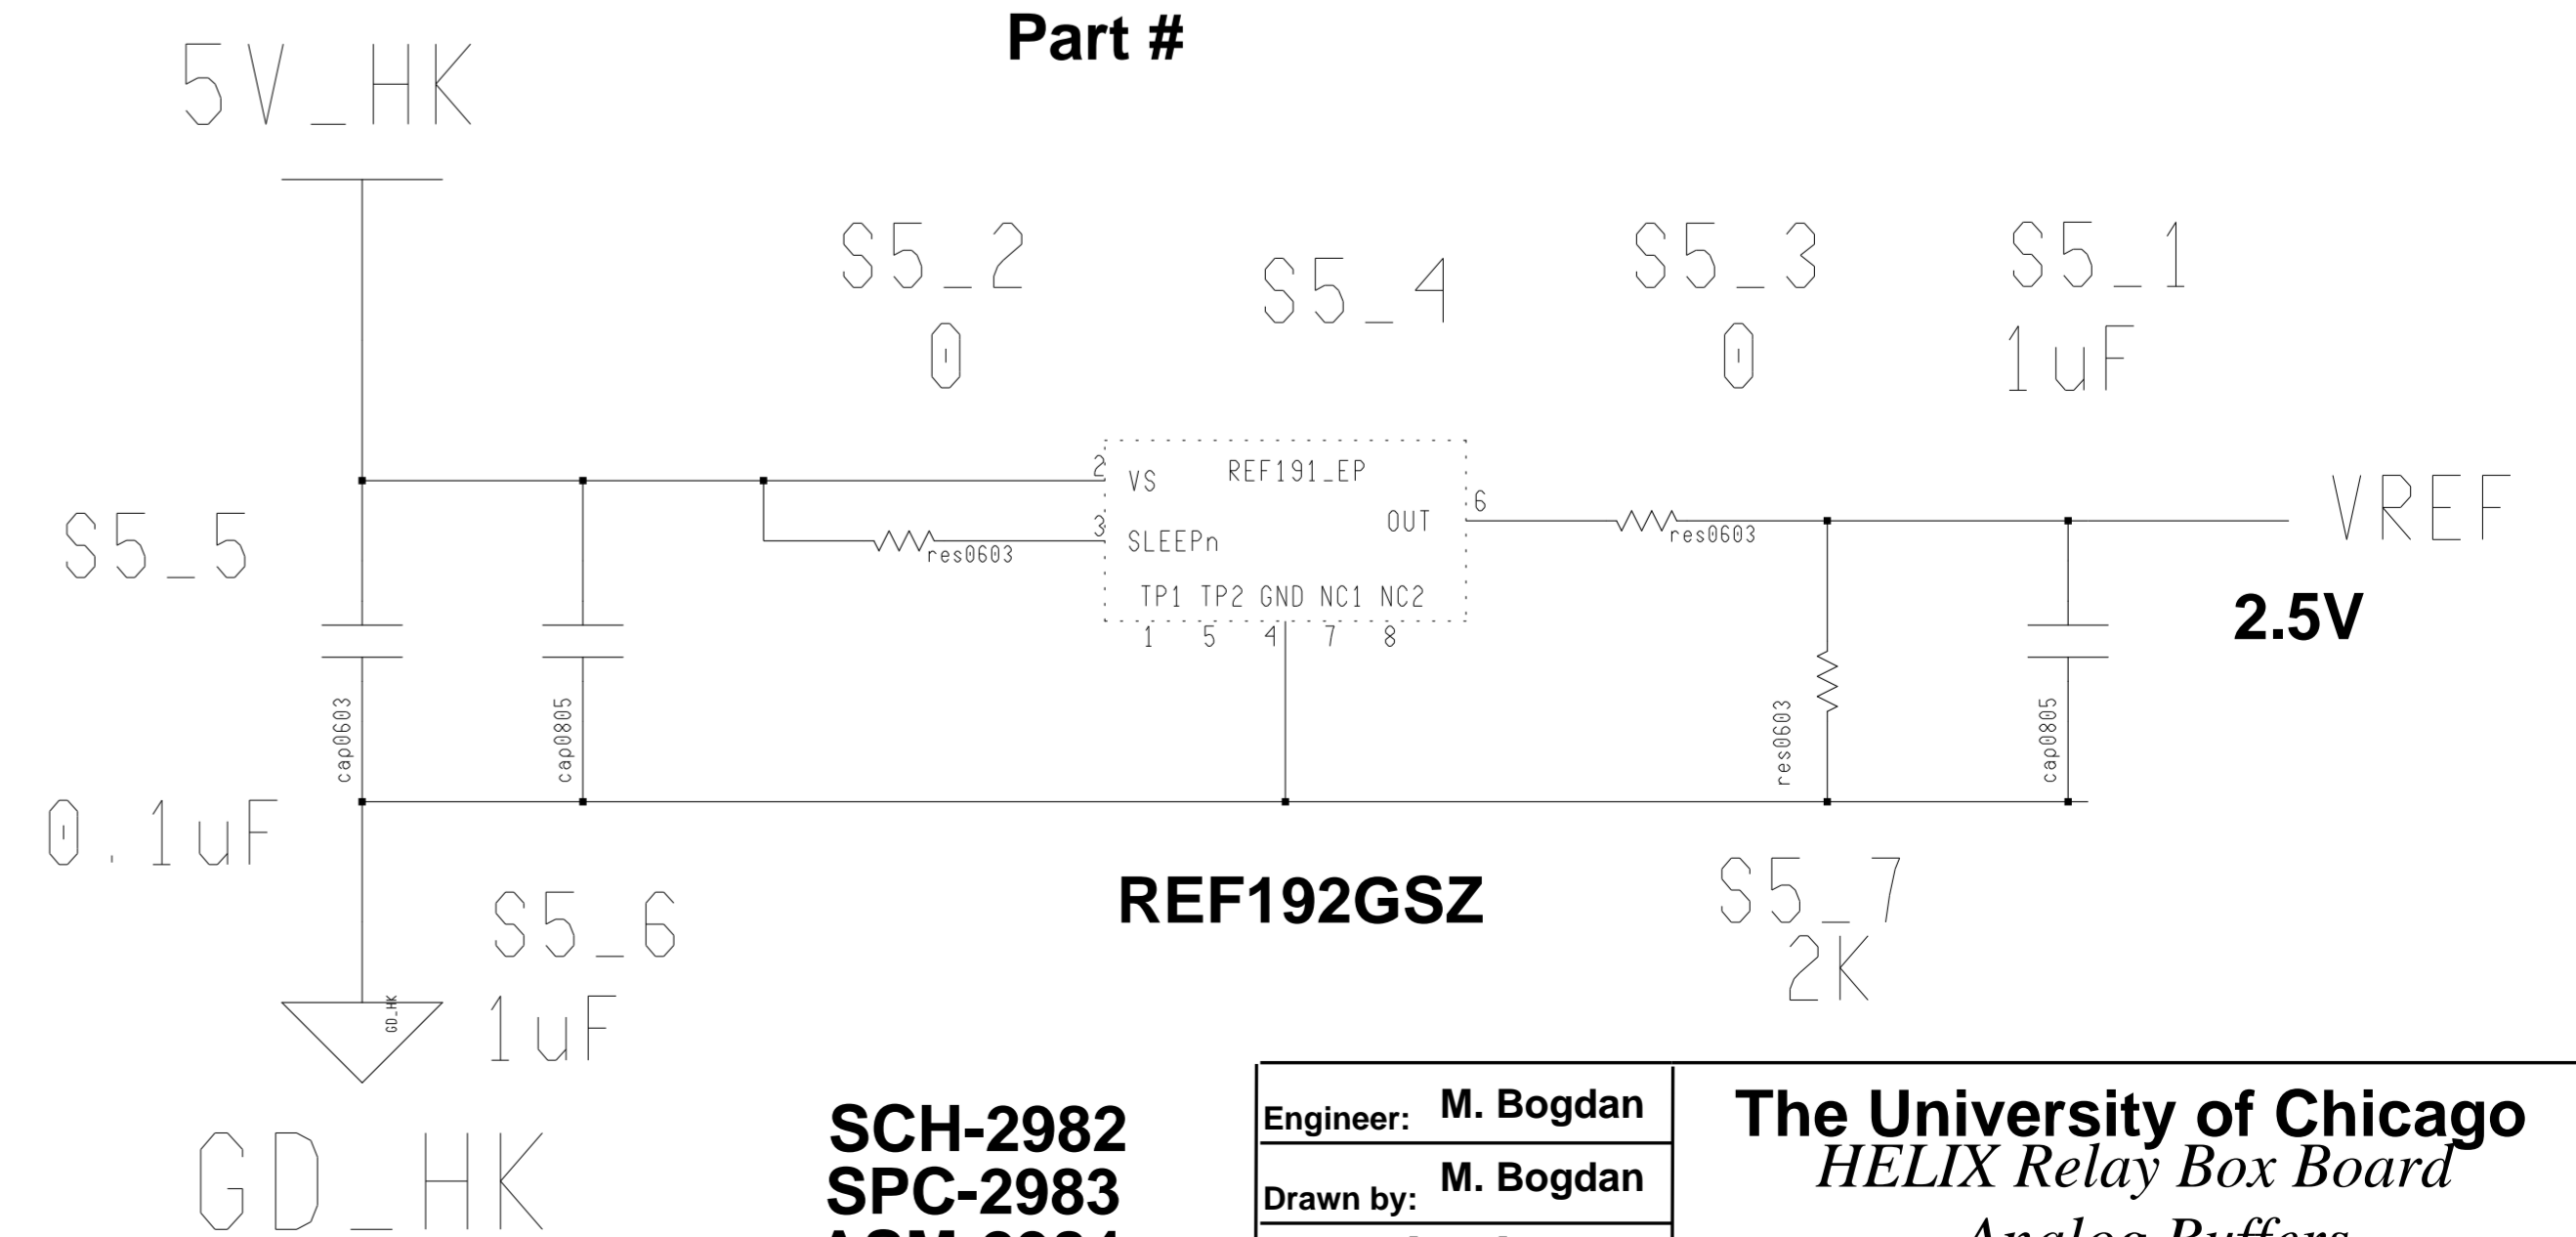

PVA[6:0]

D-SUB Female 37-Pos

Part #

SCH-2982  
 SPC-2983  
 ASM-2984

Engineer: M. Bogdan  
 Drawn by: M. Bogdan  
 DATE: 3/22/2021

The University of Chicago  
 HELIX Relay Box Board  
 Analog Buffers

Local\_PVA[8:0]