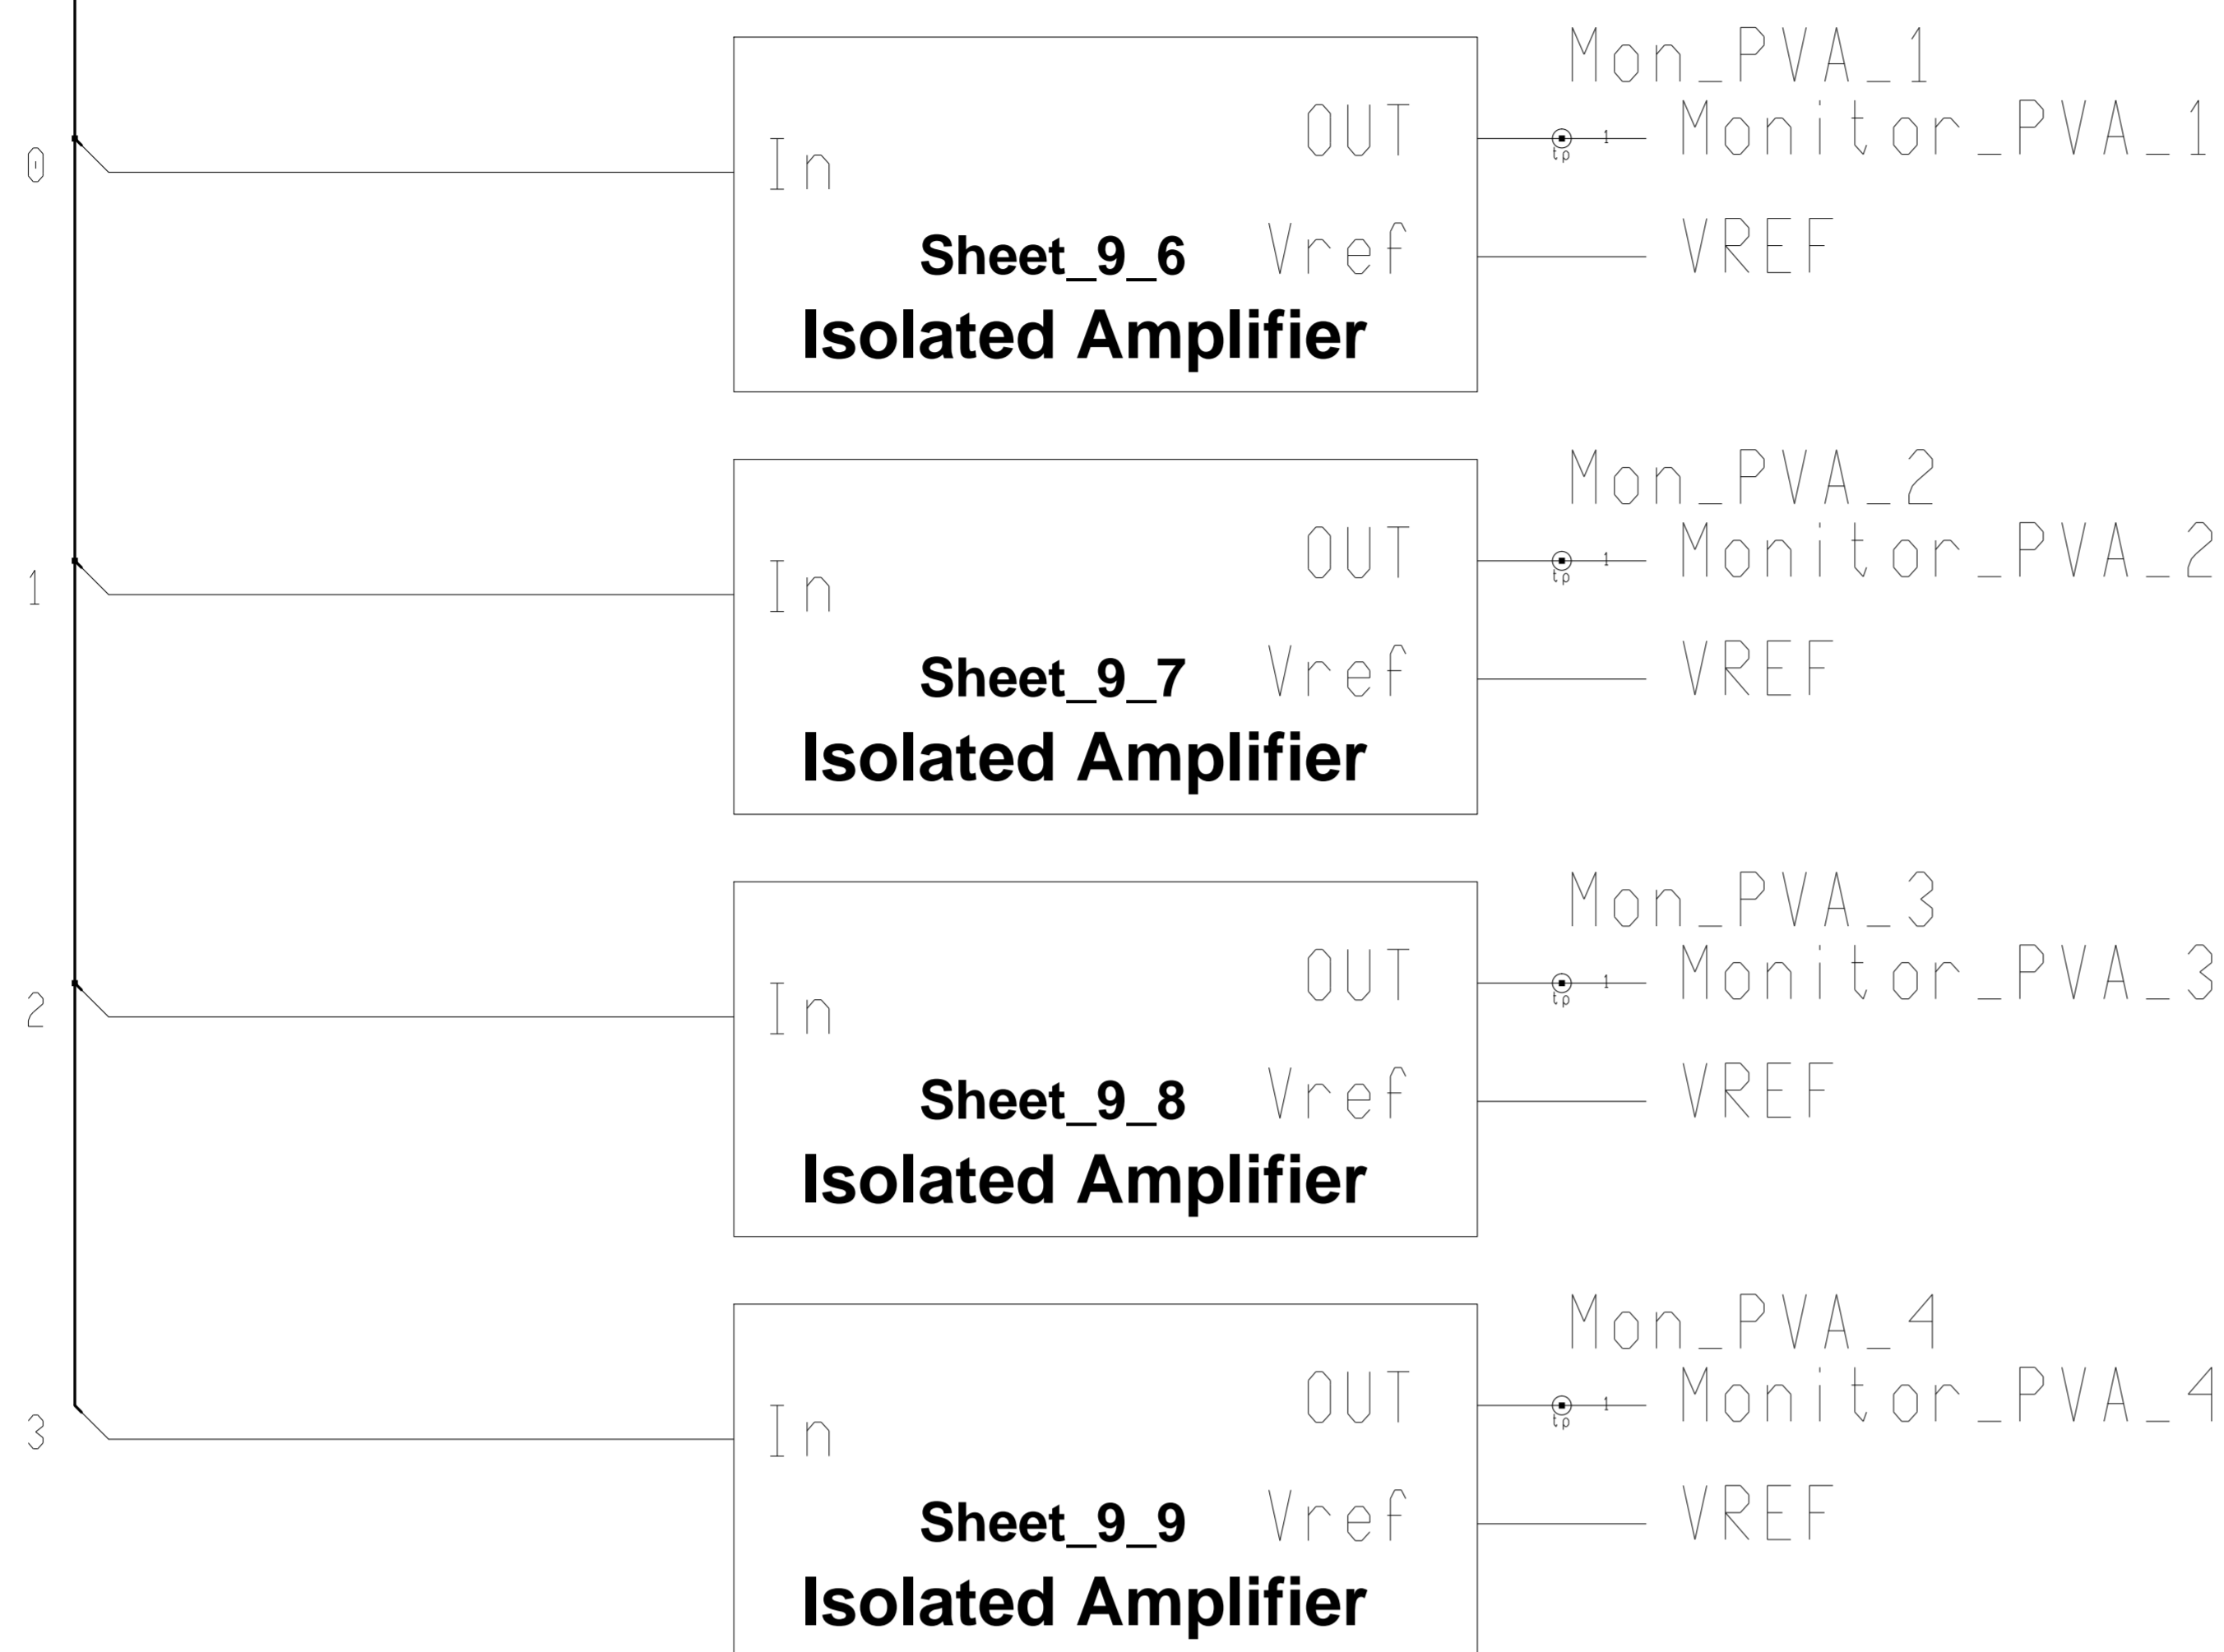

PVA[6:0]

D-SUB Female 37-Pos

Part #

SCH-2982  
 SPC-2983  
 ASM-2984

Engineer: M. Bogdan  
 Drawn by: M. Bogdan  
 DATE: 3/22/2021

The University of Chicago  
 HELIX Relay Box Board  
 Analog Buffers

Local\_PVA[8:0]