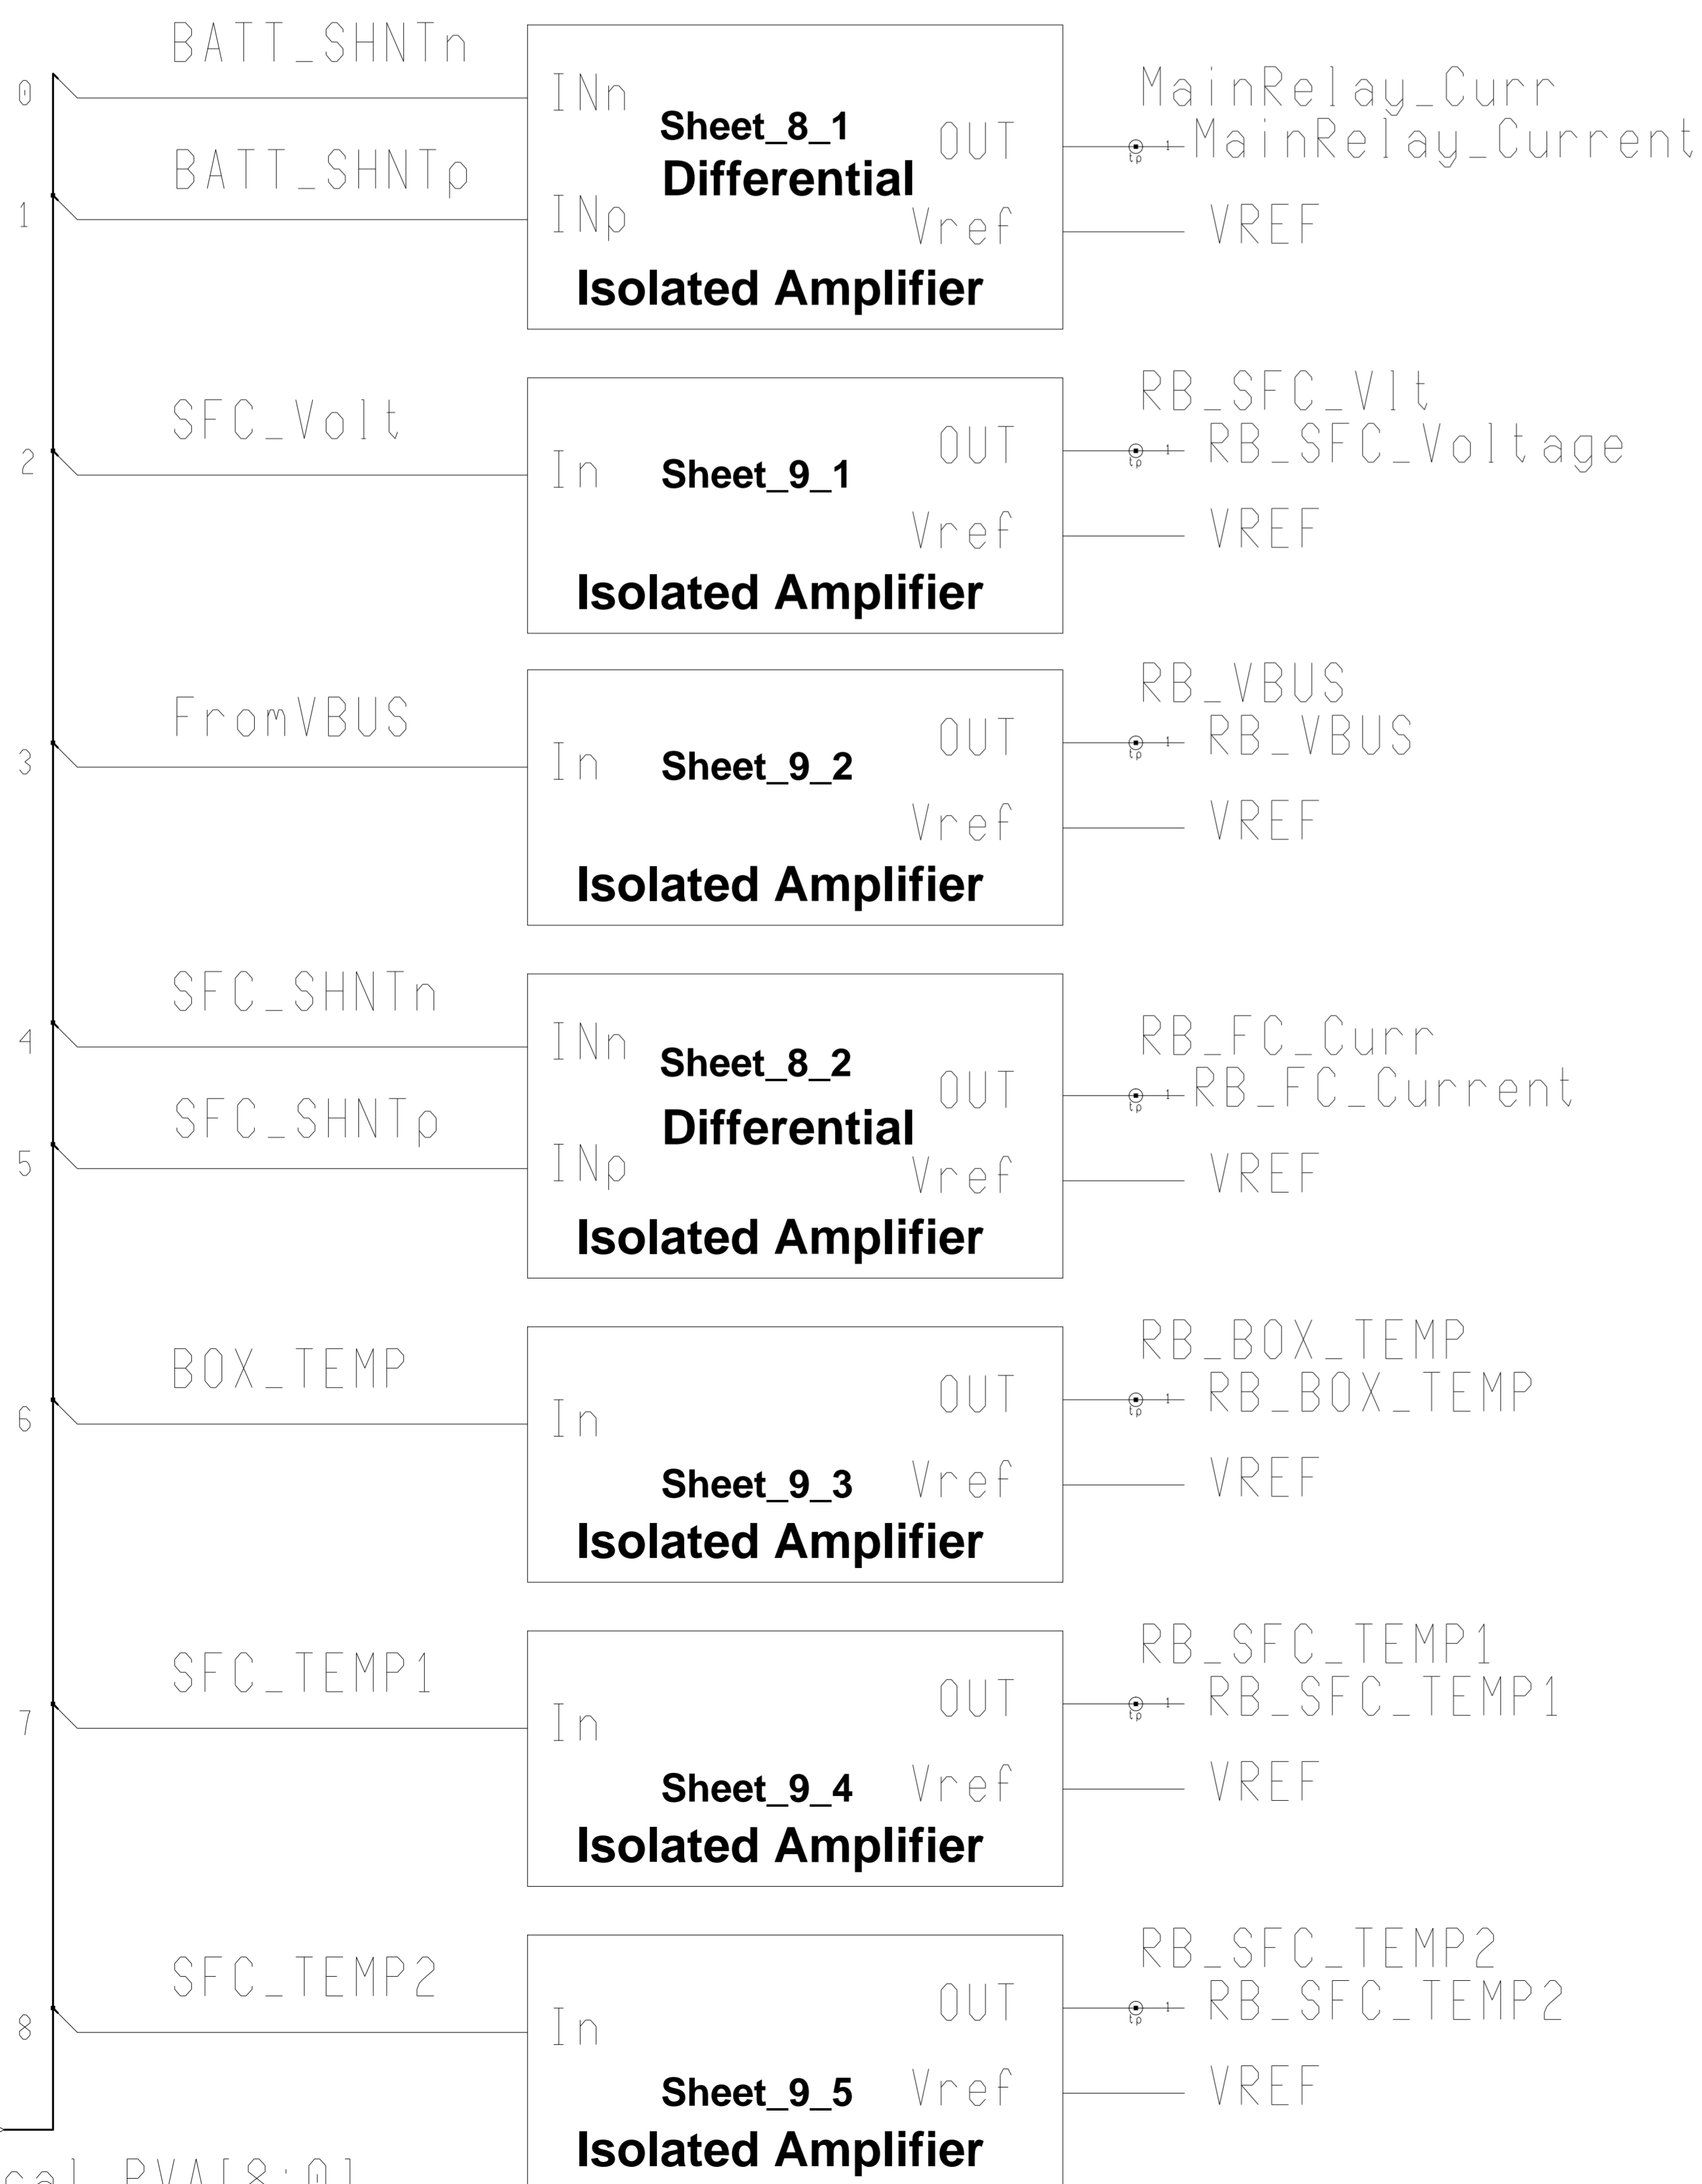

PVA[6:0]

D-SUB Female 37-Pos

Part #

SCH-2982  
 SPC-2983  
 ASM-2984

Engineer: M. Bogdan  
 Drawn by: M. Bogdan  
 DATE: 3/22/2021

The University of Chicago  
 HELIX Relay Box Board  
 Analog Buffers

Local\_PVA[8:0]