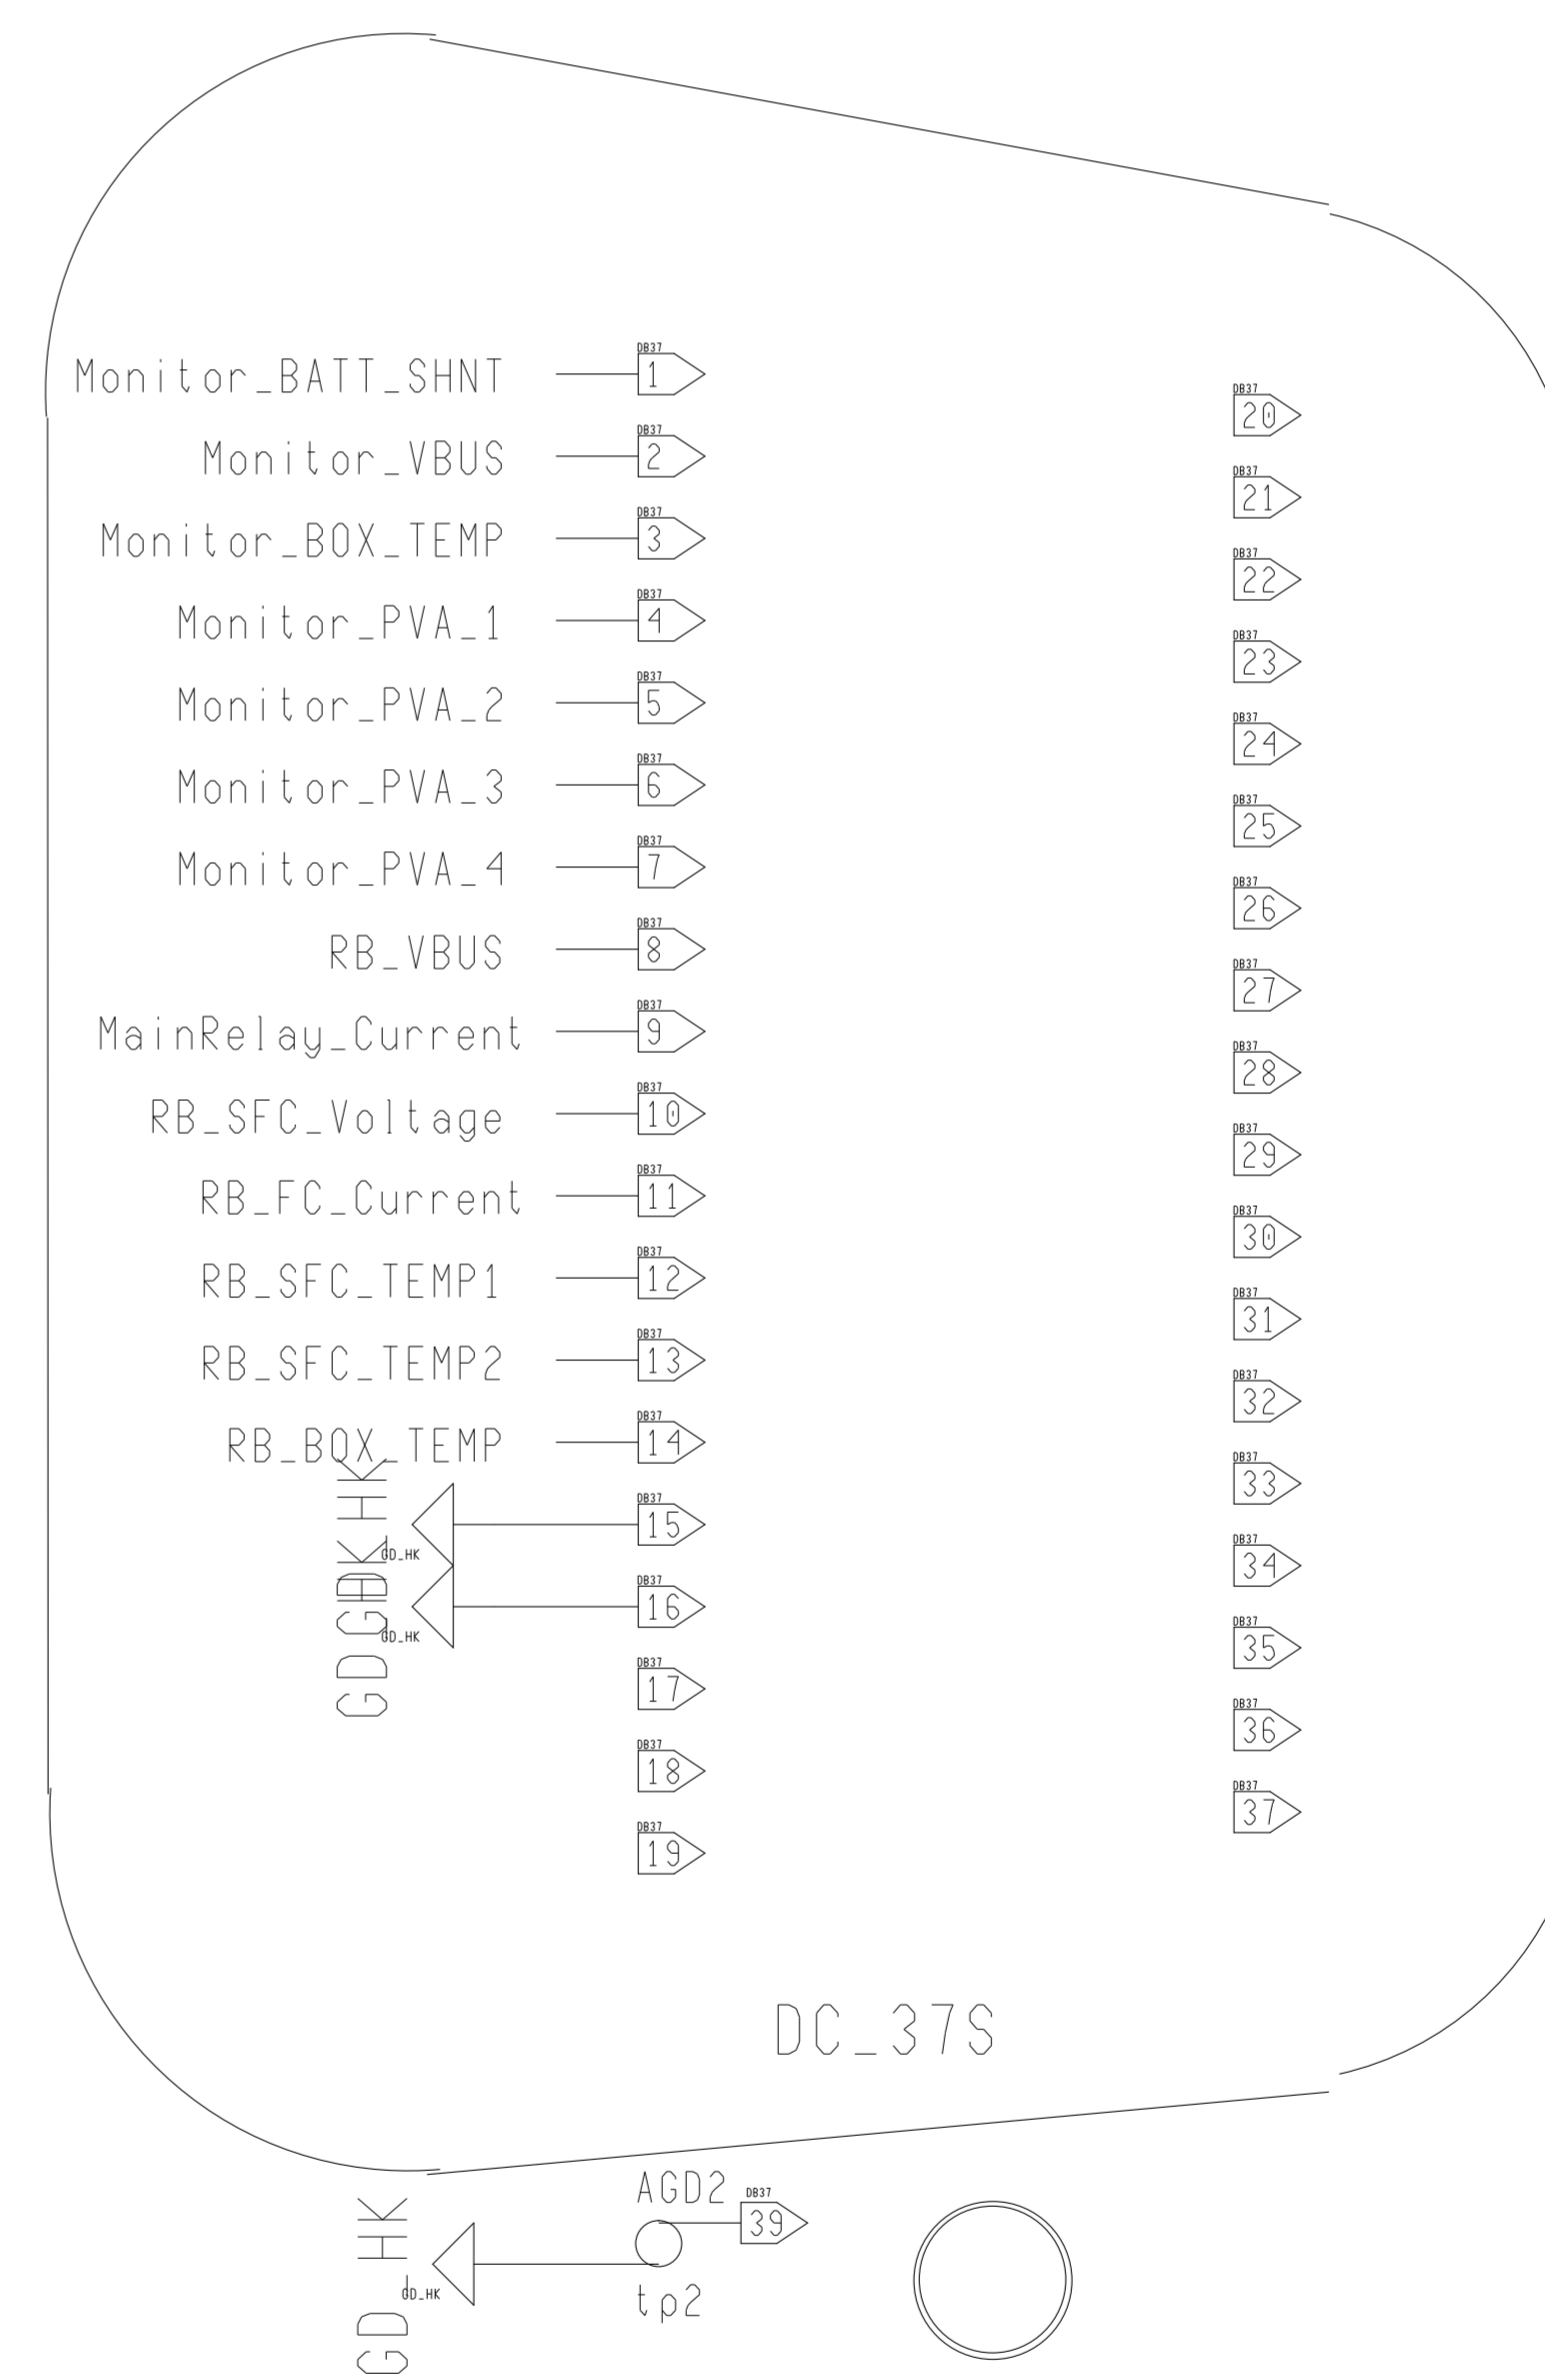

PVA[6:0]

D-SUB Female 37-Pos

Part #

SCH-2982  
 SPC-2983  
 ASM-2984

Engineer: M. Bogdan  
 Drawn by: M. Bogdan  
 DATE: 3/22/2021

The University of Chicago  
 HELIX Relay Box Board  
 Analog Buffers

Local\_PVA[8:0]