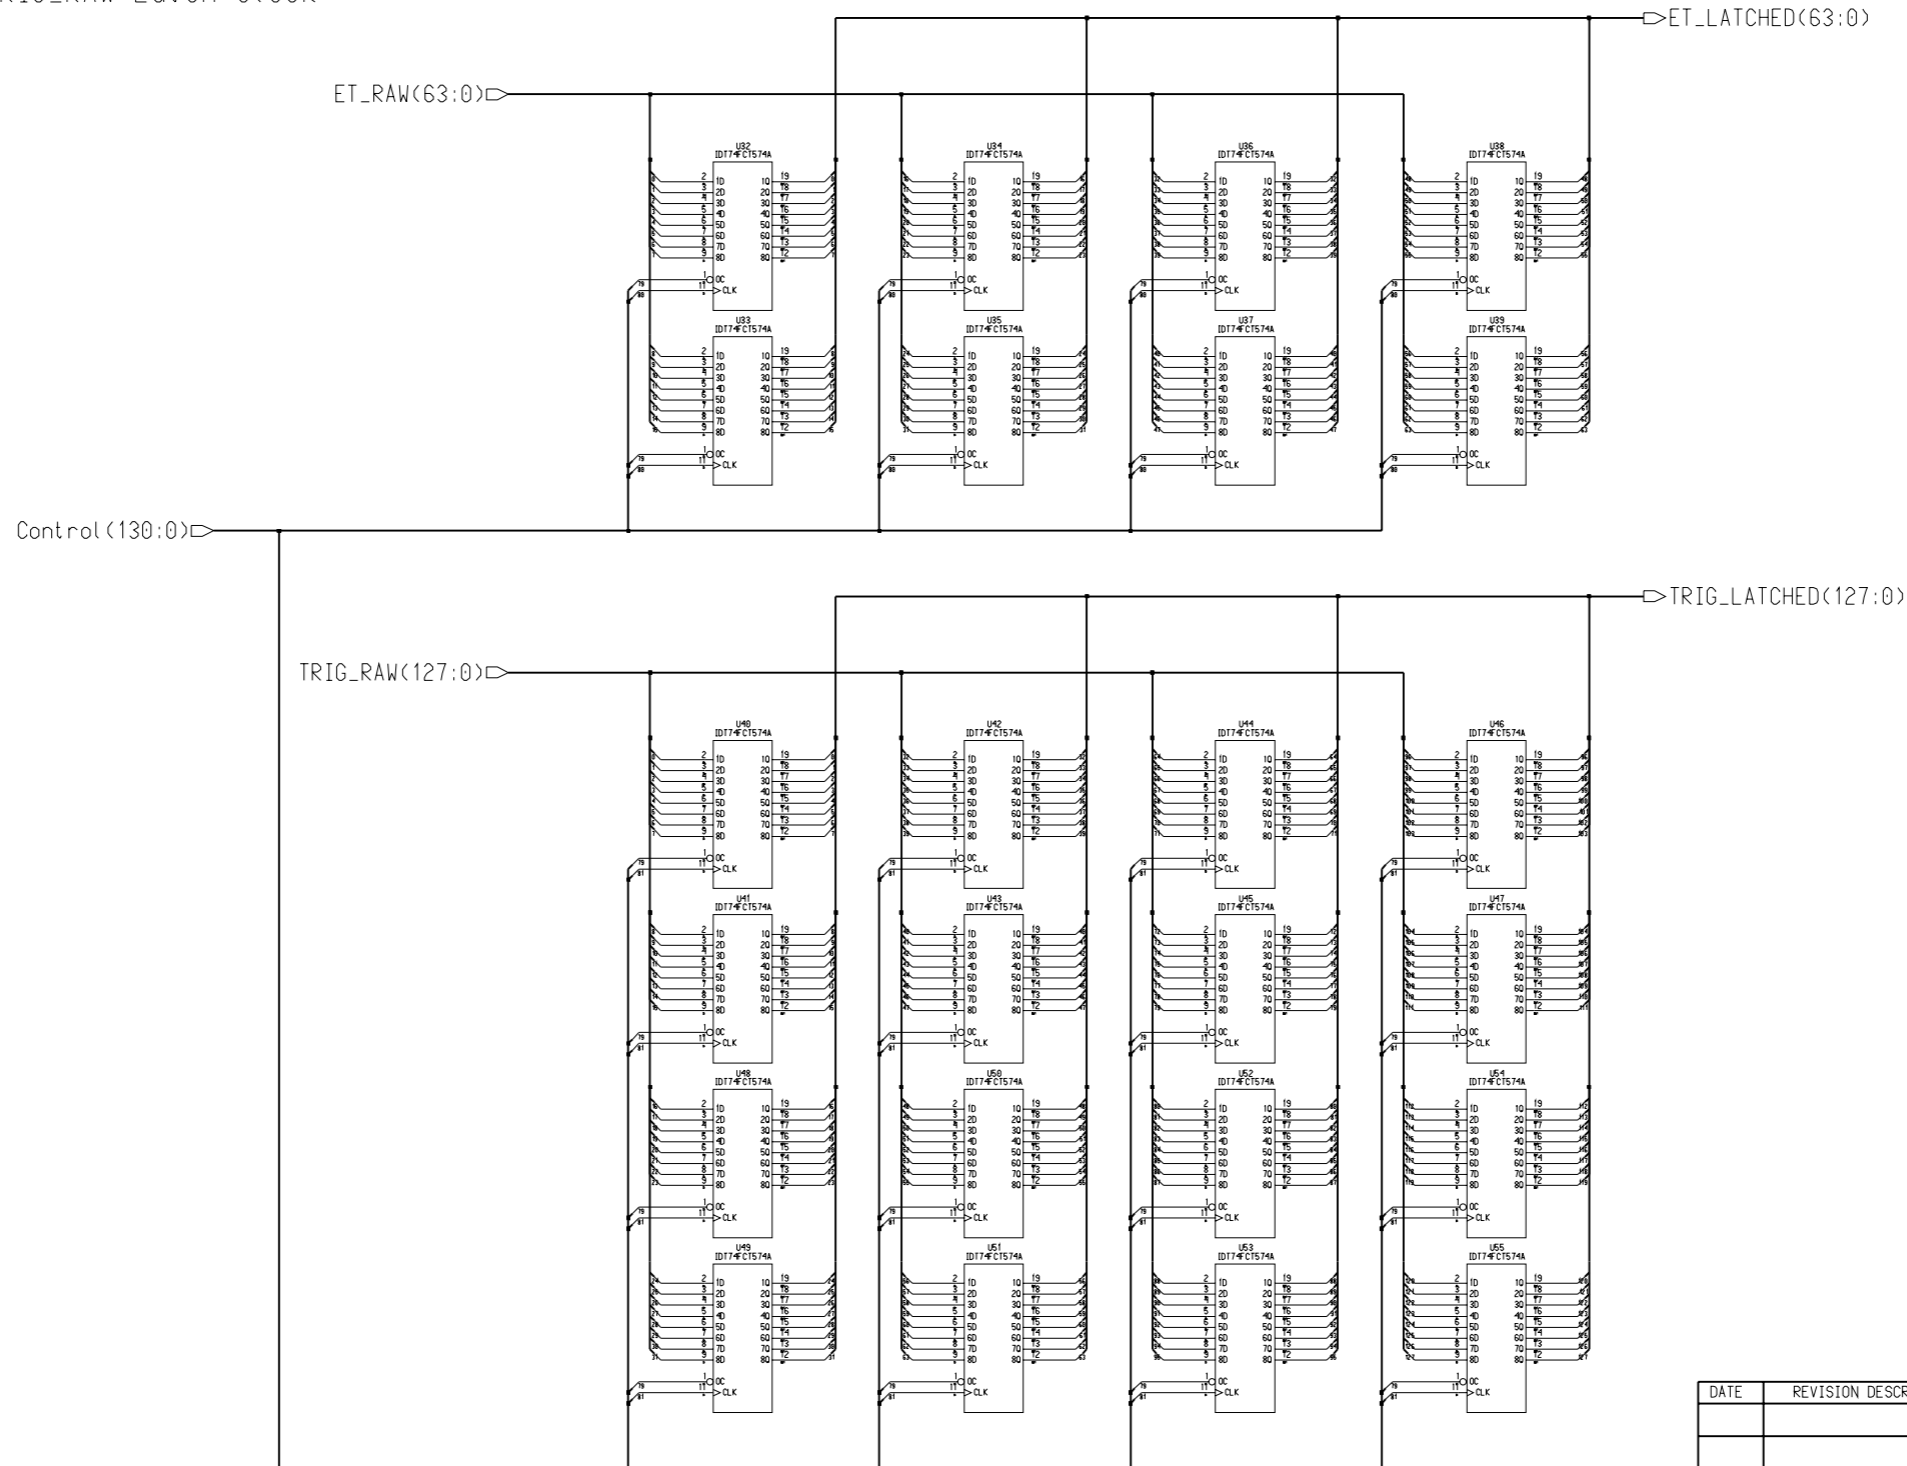

Control Signals

- Control(79) - Latch Output Enable *
- Control(80) - ET_RAW Latch Clock
- Control(81) - TRIG_RAW Latch Clock

P3_Latch

UNIVERSITY OF CHICAGO ELECTRONICS DEVELOPMENT GROUP	
TITLE Crate Sum/P3_Latch	
SHEET 11 OF 20	C-2329
DATE 9 July 98	REV A
DRWN Nancy J. Lei	

DATE	REVISION DESCRIPTION