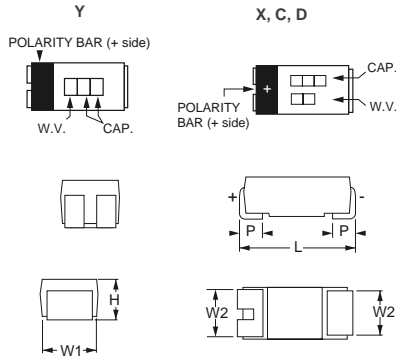

Panasonic® TE Series Tantalum Electrolytic Chip Capacitors

Dimensions (mm)

EIA Size	Size Code	L ± 0.2	W₁ ± 0.2	W₂ ± 0.1	H ± 0.2	P ± 0.3
A	Y	3.2	1.6	1.2	1.6	0.8
B	X	3.5	2.8	2.2	1.9	0.8
C	C	6.0	3.2	2.2	2.5	1.3
D	D	7.3	4.3	3.65	2.8	1.3

Packing Quantity	Size Y, X	2,000 pieces/reel
	Size C, D	750 pieces/reel

Features

Specifications

- **Operating Temp. Range:** -55 to +125°C • **Capacitance Tolerance:** ±20% at 120Hz, +20°C • **DC Leakage Current:** I = 0.01CV or 0.5μA max. whichever is greater DC leakage current shall be measured after 2 minutes application or rated working voltage at +20°C • **tan δ:** ≤3.3μF - 0.04 max.; 4.7 - 68μF - 0.06 max.; 100μF - 0.08 max • **Solder Heat Resistance:** The capacitor shall withstand dipping into solder bath for 5 ±1 sec at 260 ±5°C • **Moisture Resistance:** Capacitor shall be tested for 500 hours at +40°C and 90-95% R.H. without load After the test, capacitor shall meet the following limits.

Cap. change	± 10% of the initial measured value.
DC leakage	≤ current initial specified value.
tan δ	≤ initial specified value.

- **Endurance:** After 2000 hours application of DC rated working voltage at +85°C, or derated voltage at +125°C, the capacitor shall meet the following limits.

Cap. change	± 10% of the initial measured value.
DC leakage	≤ 125% of the current initial specified value.
tan δ	≤ initial specified value.

Dimensions (mm)

	∅A ± 2	∅B Min.	C ± 0.5	D ± 0.8	E ± 0.5	W ± 1.5	t ± 0.5
12mm tape	178	50	13.0	21.0	2.0	14.0	2.0
8mm tape	178	50	13.0	21.0	2.0	10.0	2.0

Dimensions (mm)

Size Code	W ± 0.3	A ± 0.2	B ± 0.2	P ± 0.1	T₁ ± 0.2	F ± 0.1	T₂	∅D ± 0.1
Y	8.0	1.9	3.5	4.0	1.9	3.5	0.2	1.1
X	8.0	3.3	3.8	4.0	2.1			
C	12.0	3.7	6.4	8.0	3.0	5.5	0.3	1.6
D	12.0	4.7	7.7	8.0	3.3