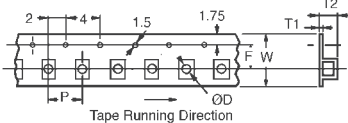

Dimensions (mm)

Size Code	W ± 0.3	A ± 0.2	B ± 0.2	P ± 0.1	T₁ ± 0.2	F ± 0.1	T₂	∅D ± 0.1
Y	8.0	1.9	3.5	4.0	1.9	3.5	0.2	1.1
X	8.0	3.3	3.8	4.0	2.1			
C	12.0	3.7	6.4	8.0	3.0	5.5	0.3	1.6
D	12.0	4.7	7.7	8.0	3.3