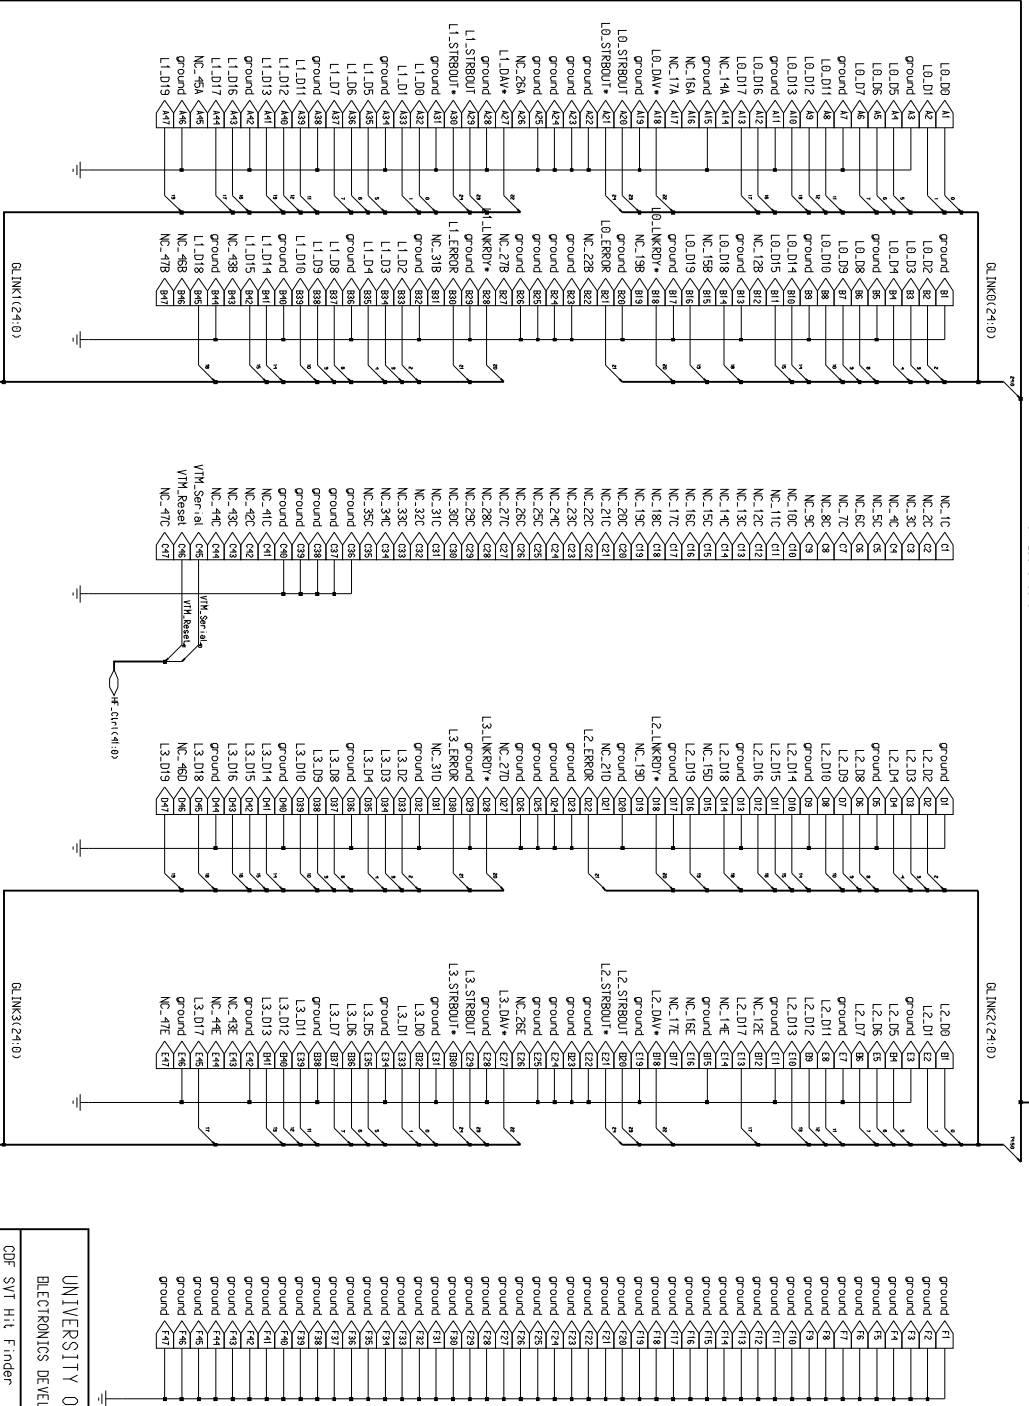

P3

REF_Data(99:0)

REF_Data(99:0)

UNIVERSITY OF CHICAGO
 ELECTRONICS DEVELOPMENT GROUP

CDP SVT Hit Finder
 Custom_P3

SHEET 9 OF 20
 DATE 1988-12-17
 DRN JMB/KJA

C-2421
 REV A