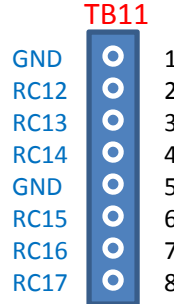

SIGNALS ON RELAY CONTROL BOARD TERMINALS

6/28/10

SIGNALS ON RELAY CONTROL BOARD TERMINALS

6/28/10

SIGNALS ON OPTOCOUPLER BOARD

6/28/10

OPTOCOUPLER BOARD

6/28/10