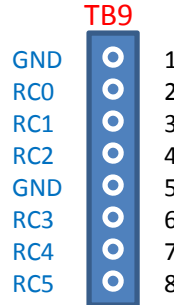

SIGNALS ON RELAY CONTROL BOARD TERMINALS

6/28/10

SIGNALS ON RELAY CONTROL BOARD TERMINALS

6/28/10

SIGNALS ON OPTOCOUPLER BOARD

6/28/10

OPTOCOUPLER BOARD

6/28/10