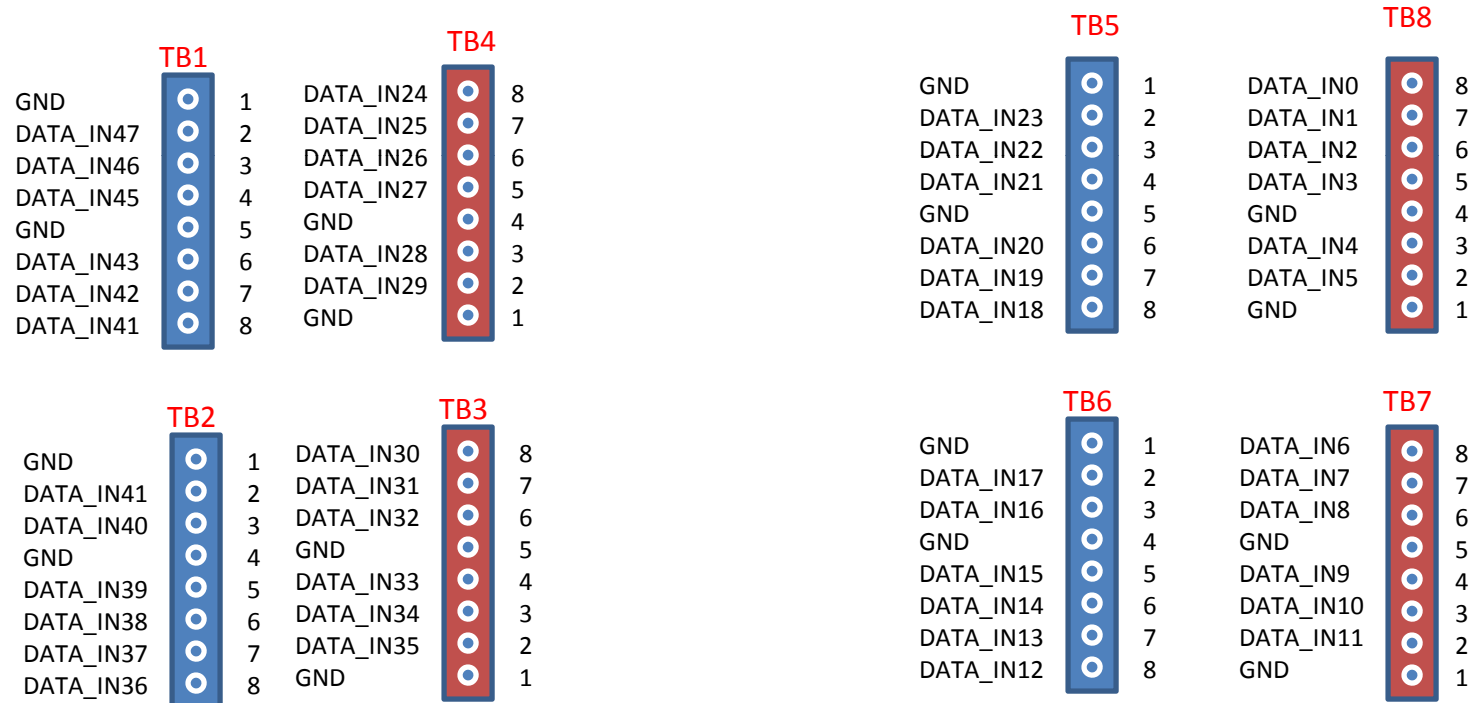

SIGNALS ON RELAY CONTROL BOARD TERMINALS

6/28/10

SIGNALS ON RELAY CONTROL BOARD TERMINALS

6/28/10

SIGNALS ON OPTOCOUPLER BOARD

6/28/10

OPTOCOUPLER BOARD

6/28/10