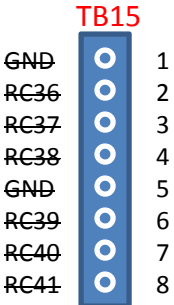

SIGNALS ON RELAY CONTROL BOARD TERMINALS

6/28/10

SIGNALS ON RELAY CONTROL BOARD TERMINALS

6/28/10

SIGNALS ON OPTOCOUPLER BOARD

6/28/10

OPTOCOUPLER BOARD

6/28/10