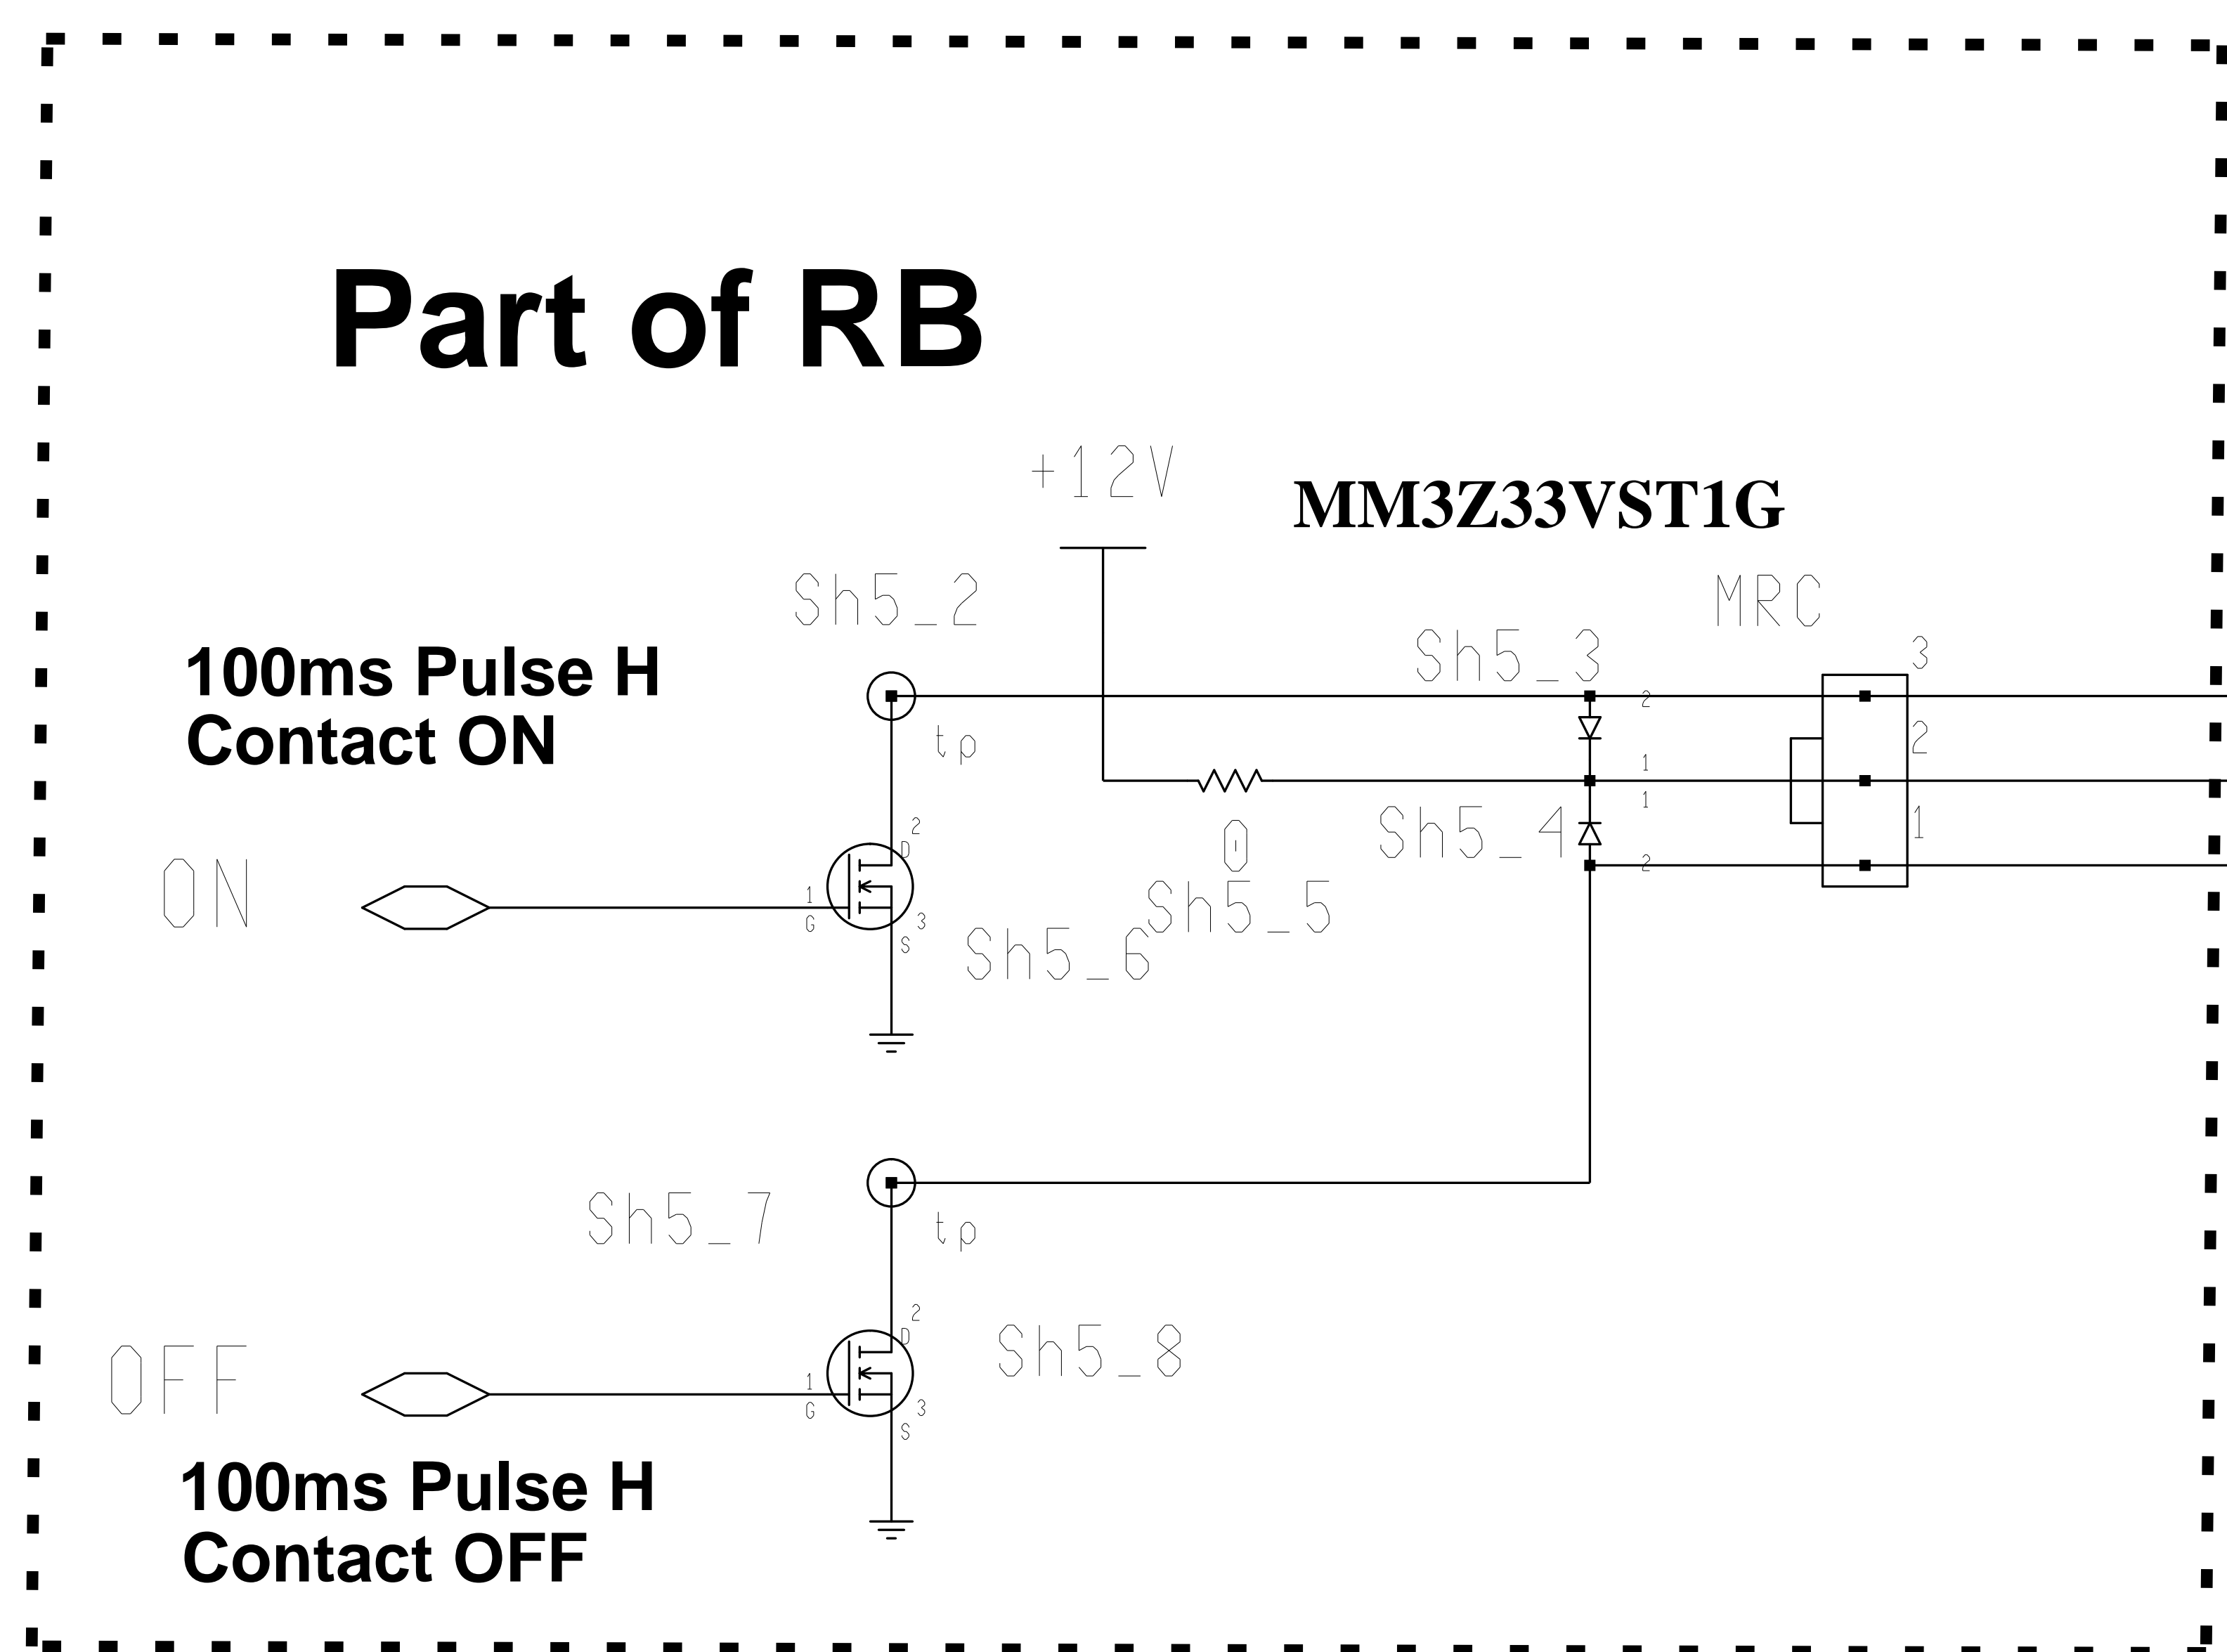

Part of RB

Wurth RedCube-THR 74650074

SCH-3000
SPC-3001
ASM-3002

Engineer: M. Bogdan
Drawn by: M. Bogdan
DATE: 7/13/2021

The University of Chicago
5620 S. Ellis Ave. Chicago, IL 60637
HELIX - Relay Switch

REV. A DRW. 3000 Sheet 1 of 1