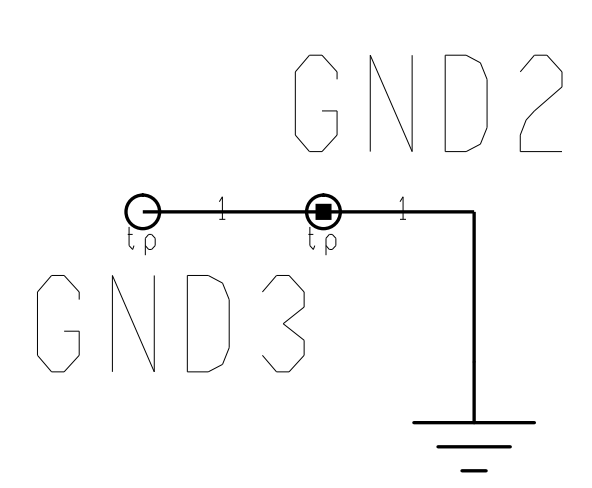

Part of RB

Wurth RedCube-THR 74650074

SCH-3000
SPC-3001
ASM-3002

Engineer: M. Bogdan
Drawn by: M. Bogdan
DATE: 7/13/2021

The University of Chicago
5620 S. Ellis Ave. Chicago, IL 60637
HELIX - Relay Switch