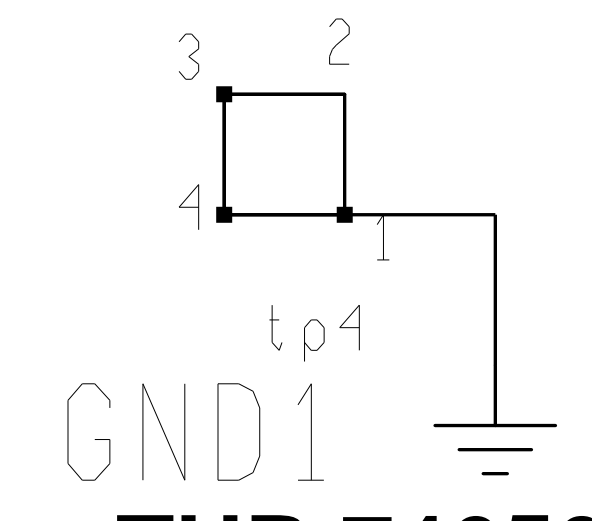

Part of RB

Wurth RedCube-THR 74650074

SCH-3000
SPC-3001
ASM-3002

Engineer: M. Bogdan
Drawn by: M. Bogdan
DATE: 7/13/2021

The University of Chicago
5620 S. Ellis Ave. Chicago, IL 60637
HELIX - Relay Switch