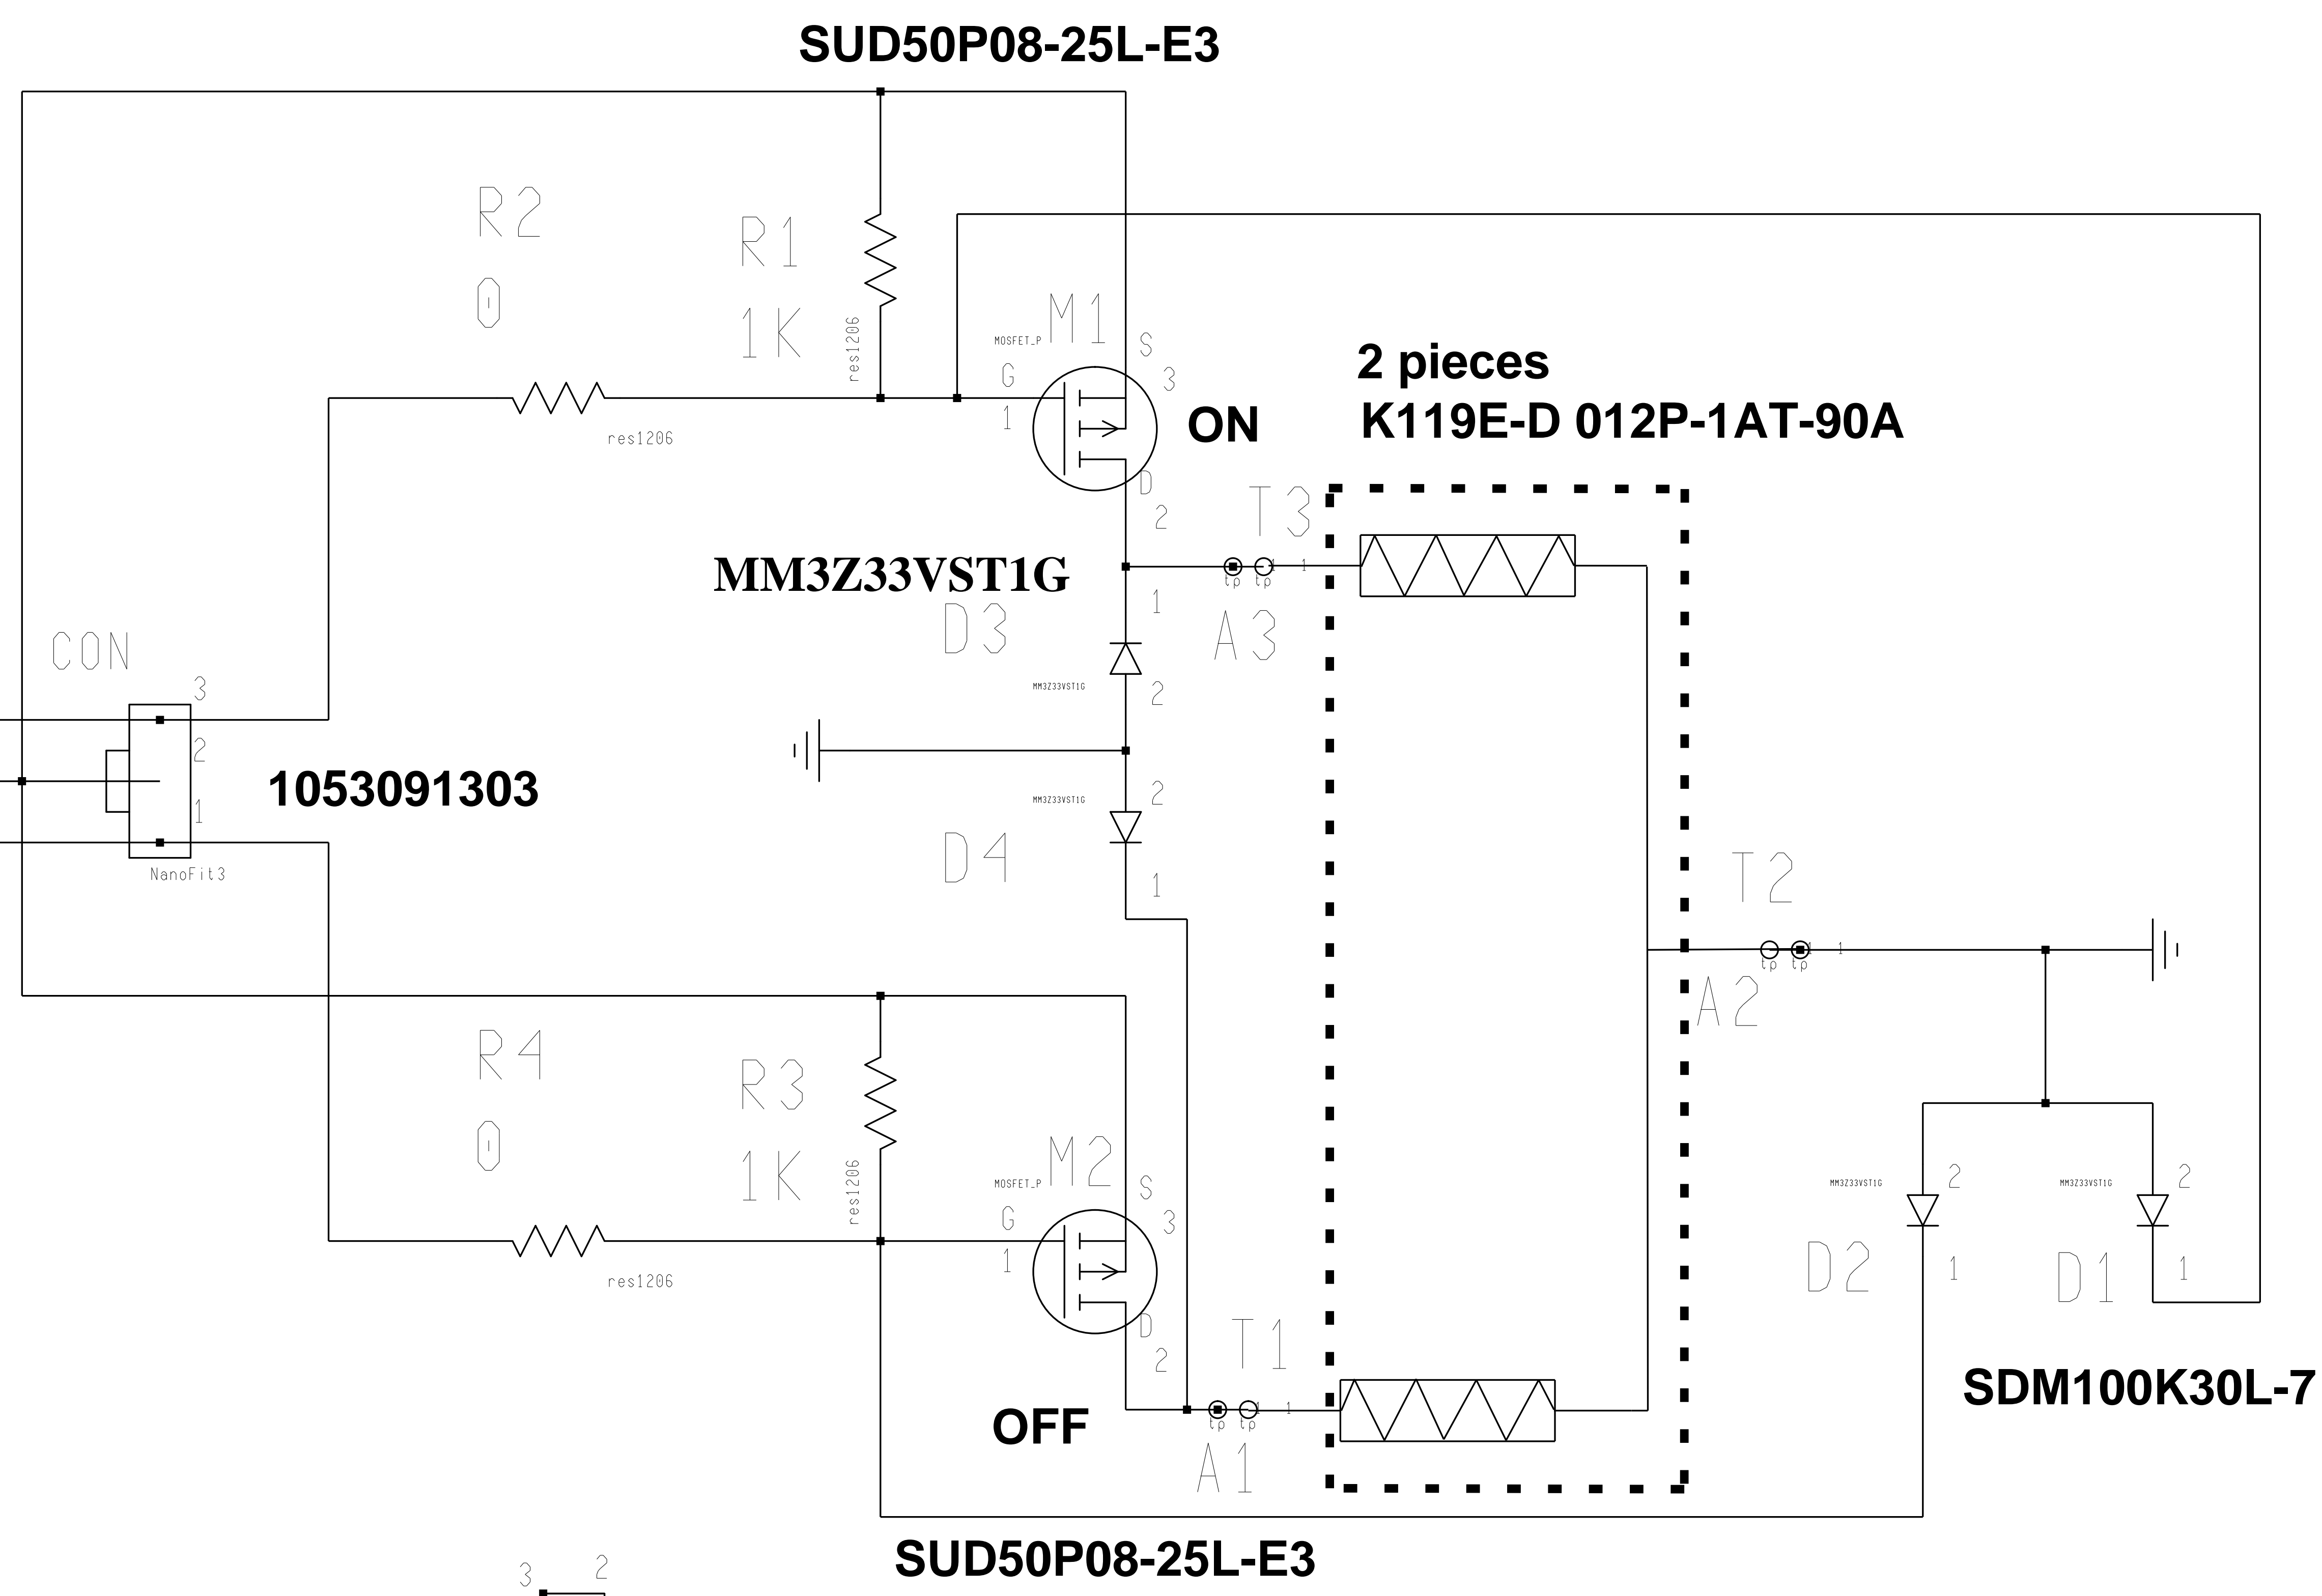

Part of RB

Wurth RedCube-THR 74650074

SCH-3000
SPC-3001
ASM-3002

Engineer: M. Bogdan
Drawn by: M. Bogdan
DATE: 7/13/2021

The University of Chicago
5620 S. Ellis Ave. Chicago, IL 60637
HELIX - Relay Switch

REV. A DRW. 3000 Sheet 1 of 1